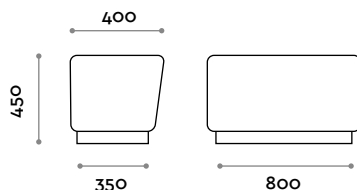

Seduta

Ecopelle

THE SWATCH BOOK

fit interiors — design first

PSG80S

Panca singola in ecopelle

- ecopelle ignifuga certificazione UNI 9175 class 1IM

Dimensioni

L 800 mm / P 400 mm / H 450 mm

PSG120S

Panca singola in ecopelle

- ecopelle ignifuga certificazione UNI 9175 class 1IM

Dimensioni

L 1200 mm / P 400 mm / H 450 mm

PSGANG

Panca ad angolo in ecopelle

- ecopelle ignifuga certificazione UNI 9175 class 1IM

Dimensioni

L fino a 1400 mm / P fino a 1400 mm / H 450 mm

follow us

**fit
interiors**

**furniture for gyms,
health and golf clubs,
spa&wellness, hotel,
medical and corporate**