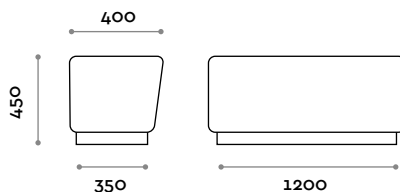

L 800 mm / P 400 mm / H 450 mm

PSG120S

Panca singola in ecopelle

- ecopelle ignifuga certificazione UNI 9175 class 1IM

Dimensioni

L 1200 mm / P 400 mm / H 450 mm

PSGANG

Panca ad angolo in ecopelle

- ecopelle ignifuga certificazione UNI 9175 class 1IM

Dimensioni

L fino a 1400 mm / P fino a 1400 mm / H 450 mm

follow us

**fit
interiors**

**furniture for gyms,
health and golf clubs,
spa&wellness, hotel,
medical and corporate**