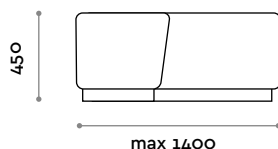

L 800 mm / P 400 mm / H 450 mm

PSG120S

Panca singola in ecopelle

- ecopelle ignifuga certificazione UNI 9175 class 1IM

Dimensioni

L 1200 mm / P 400 mm / H 450 mm

PSGANG

Panca ad angolo in ecopelle

- ecopelle ignifuga certificazione UNI 9175 class 1IM

Dimensioni

L fino a 1400 mm / P fino a 1400 mm / H 450 mm

follow us

**fit
interiors**

**furniture for gyms,
health and golf clubs,
spa&wellness, hotel,
medical and corporate**