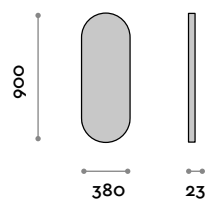

Aluminum frame mirror

Frame

Aluminum

A
White

B
Black

Mirror

Silver

SAT9038

Aluminum frame mirror

- Two finishes: black and white
- 5 mm mirror thickness
- Safety film

Dimensions

W 380 mm / D 23 mm / H 900 mm

Specchio con cornice in alluminio, retro-illuminato a LED

Cornice
Alluminio

Dimensioni

L 380 mm / P 23 mm / H 900 mm

follow us

**fit
interiors**

**furniture for gyms,
health and golf clubs,
spa&wellness, hotel,
medical and corporate**

visit www.fitinteriors.com