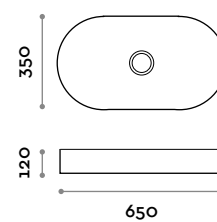

SHAPE40

Round ceramic sink, countertop mounted

- Free discharge ceramic drain

Dimensions

∅ 400 mm / H 120 mm

**SHAPE60**

Rectangular ceramic sink, countertop mounted

- Free discharge ceramic drain

Dimensions

W 600 mm / D 370 mm / H 120 mm

**SHAPE65**

Oval ceramic sink, countertop mounted

- Free discharge ceramic drain

Dimensions

W 650 mm / D 350 mm / H 120 mm

**SIF01**