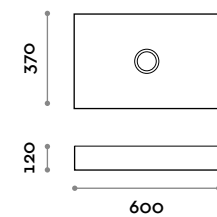

SHAPE40

Round ceramic sink, countertop mounted

- Free discharge ceramic drain

Dimensions

∅ 400 mm / H 120 mm

**SHAPE60**

Rectangular ceramic sink, countertop mounted

- Free discharge ceramic drain

Dimensions

W 600 mm / D 370 mm / H 120 mm

**SHAPE65**

Oval ceramic sink, countertop mounted

- Free discharge ceramic drain

Dimensions

W 650 mm / D 350 mm / H 120 mm

**SIF01**