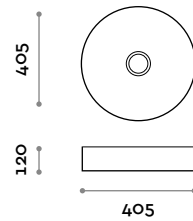

Faucets

RUBIO2
Single-lever mixer for countertop basin.

RUBIO3
Single-lever wall mounted mixer. Complete with built-in parts.

RUBIO4
Single-lever wall mounted mixer on plate. Complete with plate and built-in parts.

SHAPE40

Round ceramic sink, countertop mounted

- Free discharge ceramic drain

Dimensions

∅ 400 mm / H 120 mm

**SHAPE60**

Rectangular ceramic sink, countertop mounted

- Free discharge ceramic drain

Dimensions

W 600 mm / D 370 mm / H 120 mm

**SHAPE65**

Oval ceramic sink, countertop mounted

- Free discharge ceramic drain

Dimensions

W 650 mm / D 350 mm / H 120 mm

**SIF01**