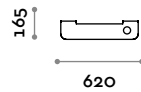

Shelf

Stainless steel

SHARPF5

Single wall hung vanity unit with shelf

- Mirror glued on MFC panel
- Stainless steel shelf
- One hairdryer holder

Dimensions

W 700-1100 mm / D 201 mm / H 2070 mm

SHARPF6

Double wall hung vanity unit with shelf

- Mirror glued on MFC panel
- Stainless steel shelf
- Two hairdryer holders

Dimensions

W 1320-1500 mm / D 201 mm / H 2070 mm

Stainless steel shelf with hairdryer holders

Shelf

Stainless steel

SHARPFSMEN

Single shelf in stainless steel

- One hairdryer holder

Dimensions

W 700 mm / D 200 mm

SHARPFDMEN

Double shelf in stainless steel

- Two hairdryer holders

Dimensions

W 1400 mm / D 200 mm

follow us

**fit
interiors**

**furniture for gyms,
health and golf clubs,
spa&wellness, hotel,
medical and corporate**

visit www.fitinteriors.com