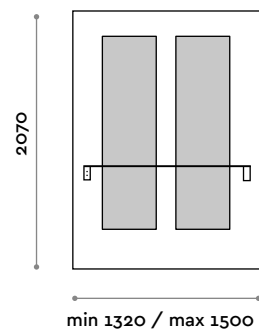

Dimensions

W 700 mm / D 300 mm / H 1970 mm

SHARPLD-24V

Double wall hung vanity unit with shelf, LED backlit

- Shelf in laminate with black stirrups
- Two hairdryer holders in aluminium
- LED IP20 colour to be chosen among:
 - (C) 6000 K cool white / 4.8W per meter, 24 V
 - (N) 4000 K natural white / 4.8W per meter, 24 V
 - (W) 3000 K warm white / 4.8W per meter, 24 V

Dimensions

W 1400 mm / D 300 mm / H 1970 mm

Wall hung vanity unit with shelf

Panel

Finishes

THE SWATCH BOOK

Mirror

Silver

Shelf

Stainless steel

SHARPF5

Single wall hung vanity unit with shelf

- Mirror glued on MFC panel
- Stainless steel shelf
- One hairdryer holder

Dimensions

W 700-1100 mm / D 201 mm / H 2070 mm

SHARPF6

Double wall hung vanity unit with shelf

- Mirror glued on MFC panel
- Stainless steel shelf
- Two hairdryer holders

Dimensions

W 1320-1500 mm / D 201 mm / H 2070 mm

Stainless steel shelf with hairdryer holders