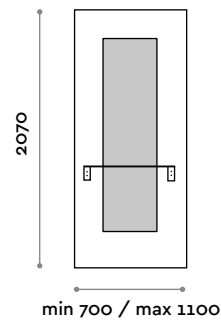

Dimensions

W 700 mm / D 300 mm / H 1970 mm

SHARPLD-24V

Double wall hung vanity unit with shelf, LED backlit

- Shelf in laminate with black stirrups
- Two hairdryer holders in aluminium
- LED IP20 colour to be chosen among:
 - (C) 6000 K cool white / 4.8W per meter, 24 V
 - (N) 4000 K natural white / 4.8W per meter, 24 V
 - (W) 3000 K warm white / 4.8W per meter, 24 V

Dimensions

W 1400 mm / D 300 mm / H 1970 mm

Wall hung vanity unit with shelf

Panel

Finishes

THE SWATCH BOOK

Mirror

Silver

Shelf

Stainless steel

SHARPF5

Single wall hung vanity unit with shelf

- Mirror glued on MFC panel
- Stainless steel shelf
- One hairdryer holder

Dimensions

W 700-1100 mm / D 201 mm / H 2070 mm

SHARPF6

Double wall hung vanity unit with shelf

- Mirror glued on MFC panel
- Stainless steel shelf
- Two hairdryer holders

Dimensions

W 1320-1500 mm / D 201 mm / H 2070 mm

Stainless steel shelf with hairdryer holders