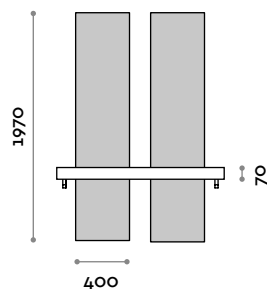

Shelf

Finishes

THE SWATCH BOOK

Mirror

Silver

SHARPLS-24V

Single wall hung vanity unit with shelf, LED backlit

- Shelf in laminate with black stirrups
- One hairdryer holder in aluminium
- LED IP20 colour to be chosen among:
 - (C) 6000 K cool white / 4.8W per meter, 24 V
 - (N) 4000 K natural white / 4.8W per meter, 24 V
 - (W) 3000 K warm white / 4.8W per meter, 24 V

Dimensions

W 700 mm / D 300 mm / H 1970 mm

SHARPLD-24V

Double wall hung vanity unit with shelf, LED backlit

- Shelf in laminate with black stirrups
- Two hairdryer holders in aluminium
- LED IP20 colour to be chosen among:
 - (C) 6000 K cool white / 4.8W per meter, 24 V
 - (N) 4000 K natural white / 4.8W per meter, 24 V
 - (W) 3000 K warm white / 4.8W per meter, 24 V

Dimensions

W 1400 mm / D 300 mm / H 1970 mm

Wall hung vanity unit with shelf

Panel

Finishes

THE SWATCH BOOK

Mirror

Silver

Double wall hung vanity unit with shelf

- Mirror glued on MFC panel
- Stainless steel shelf
- Two hairdryer holders

Dimensions

W 1320-1500 mm / D 201 mm / H 2070 mm

Stainless steel shelf with hairdryer holders