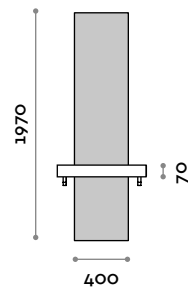

Shelf

Finishes

THE SWATCH BOOK

Mirror

Silver

SHARPLS-24V

Single wall hung vanity unit with shelf, LED backlit

- Shelf in laminate with black stirrups
- One hairdryer holder in aluminium
- LED IP20 colour to be chosen among:
 - (C) 6000 K cool white / 4.8W per meter, 24 V
 - (N) 4000 K natural white / 4.8W per meter, 24 V
 - (W) 3000 K warm white / 4.8W per meter, 24 V

Dimensions

W 700 mm / D 300 mm / H 1970 mm

SHARPLD-24V

Double wall hung vanity unit with shelf, LED backlit

- Shelf in laminate with black stirrups
- Two hairdryer holders in aluminium
- LED IP20 colour to be chosen among:
 - (C) 6000 K cool white / 4.8W per meter, 24 V
 - (N) 4000 K natural white / 4.8W per meter, 24 V
 - (W) 3000 K warm white / 4.8W per meter, 24 V

Dimensions

W 1400 mm / D 300 mm / H 1970 mm

Wall hung vanity unit with shelf

Panel

Finishes

THE SWATCH BOOK

Mirror

Silver

Double wall hung vanity unit with shelf

- Mirror glued on MFC panel
- Stainless steel shelf
- Two hairdryer holders

Dimensions

W 1320-1500 mm / D 201 mm / H 2070 mm

Stainless steel shelf with hairdryer holders