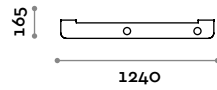

Dimensions

W 1400 mm / D 300 mm / H 1970 mm

Wall hung vanity unit with shelf

Panel

Finishes

THE SWATCH BOOK

Mirror

Silver

Double wall hung vanity unit with shelf

- Mirror glued on MFC panel
- Stainless steel shelf
- Two hairdryer holders

Dimensions

W 1320-1500 mm / D 201 mm / H 2070 mm

Stainless steel shelf with hairdryer holders

Shelf

Stainless steel

SHARPFSMEN

Single shelf in stainless steel

- One hairdryer holder

Dimensions

W 700 mm / D 200 mm

SHARPFDMEN

Double shelf in stainless steel

- Two hairdryer holders

Dimensions

W 1400 mm / D 200 mm

follow us

**fit
interiors**

**furniture for gyms,
health and golf clubs,
spa&wellness, hotel,
medical and corporate**

visit www.fitinteriors.com