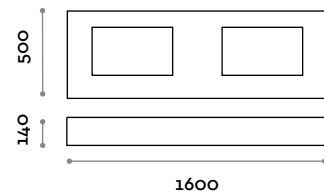

SIMPLE 1**PVC laminate built-in sink shelf with 1 basin**

- Inox steel basin, removable bottom included
- Compatible with RUBIO 3-4 wall-mounted single-lever mixers

Dimensions

W 800 mm / D 500 mm / H 140 mm

**SIMPLE 2****PVC laminate built-in sink shelf with 2 basins**

- Inox steel basin, removable bottom included
- Compatible with RUBIO 3-4 wall-mounted single-lever mixers

Dimensions

W 1600 mm / D 500 mm / H 140 mm

**SIMPLE 3****PVC laminate built-in sink shelf with 3 basins**

- Inox steel basin, removable bottom included
- Compatible with RUBIO 3-4 wall-mounted single-lever mixers

Dimensions

W 2400 mm / D 500 mm / H 140 mm

SIMPLE 1CF**PVC laminate built-in sink shelf with 1 basin**

- Inox steel basin, removable bottom included
- Compatible with RUBIO 1 countertop mounted single-lever mixer

Dimensions

W 800 mm / D 500 mm / H 140 mm