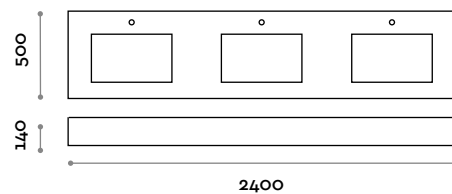

SIMPLE 3CF

PVC laminate built-in sink shelf with 3 basins

- Inox steel basin, removable bottom included
- Compatible with RUBIO 1 countertop mounted single-lever mixer

Dimensions

W 2400 mm / D 500 mm / H 140 mm