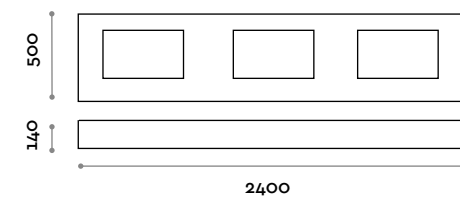

SIMPLE 1**PVC laminate built-in sink shelf with 1 basin**

- Inox steel basin, removable bottom included
- Compatible with RUBIO 3-4 wall-mounted single-lever mixers

Dimensions

W 800 mm / D 500 mm / H 140 mm

**SIMPLE 2****PVC laminate built-in sink shelf with 2 basins**

- Inox steel basin, removable bottom included
- Compatible with RUBIO 3-4 wall-mounted single-lever mixers

Dimensions

W 1600 mm / D 500 mm / H 140 mm

**SIMPLE 3****PVC laminate built-in sink shelf with 3 basins**

- Inox steel basin, removable bottom included
- Compatible with RUBIO 3-4 wall-mounted single-lever mixers

Dimensions

W 2400 mm / D 500 mm / H 140 mm

SIMPLE 1CF**PVC laminate built-in sink shelf with 1 basin**

- Inox steel basin, removable bottom included
- Compatible with RUBIO 1 countertop mounted single-lever mixer

Dimensions

W 800 mm / D 500 mm / H 140 mm