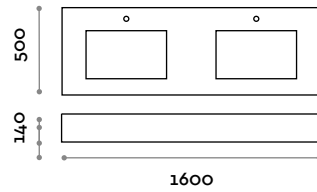

**SIMPLE 3****PVC laminate built-in sink shelf with 3 basins**

- Inox steel basin, removable bottom included
- Compatible with RUBIO 3-4 wall-mounted single-lever mixers

Dimensions

W 2400 mm / D 500 mm / H 140 mm

SIMPLE 1CF**PVC laminate built-in sink shelf with 1 basin**

- Inox steel basin, removable bottom included
- Compatible with RUBIO 1 countertop mounted single-lever mixer

Dimensions

W 800 mm / D 500 mm / H 140 mm

**SIMPLE 2CF****PVC laminate built-in sink shelf with 2 basins**

- Inox steel basin, removable bottom included
- Compatible with RUBIO 1 countertop mounted single-lever mixer

Dimensions

W 1600 mm / D 500 mm / H 140 mm

**SIMPLE 3CF****PVC laminate built-in sink shelf with 3 basins**

- Inox steel basin, removable bottom included
- Compatible with RUBIO 1 countertop mounted single-lever mixer

Dimensions

W 2400 mm / D 500 mm / H 140 mm