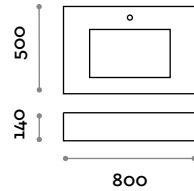

SIMPLE 1CF

PVC laminate built-in sink shelf with 1 basin

- Inox steel basin, removable bottom included
- Compatible with RUBIO 1 countertop mounted single-lever mixer

Dimensions

W 800 mm / D 500 mm / H 140 mm