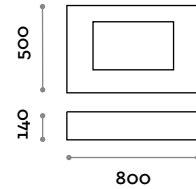

SIMPLE 1**PVC laminate built-in sink shelf with 1 basin**

- Inox steel basin, removable bottom included
- Compatible with RUBIO 3-4 wall-mounted single-lever mixers

Dimensions

W 800 mm / D 500 mm / H 140 mm

**SIMPLE 2****PVC laminate built-in sink shelf with 2 basins**

- Inox steel basin, removable bottom included
- Compatible with RUBIO 3-4 wall-mounted single-lever mixers

Dimensions

W 1600 mm / D 500 mm / H 140 mm

**SIMPLE 3****PVC laminate built-in sink shelf with 3 basins**

- Inox steel basin, removable bottom included
- Compatible with RUBIO 3-4 wall-mounted single-lever mixers

Dimensions

W 2400 mm / D 500 mm / H 140 mm