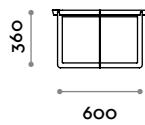

Steel

SMART1

Round coffee table in steel

- Made of steel painted in RAL colors

Dimensions

ø 400 mm / H 460 mm

SMART2

Round coffee table in steel

- Made of steel painted in RAL colors

Dimensions

ø 600 mm / H 360 mm

SMART3

Round coffee table in steel

- Made of steel painted in RAL colors

Dimensions

ø 800 mm / H 230 mm

SMART4

Round coffee table in steel

- Made of steel painted in RAL colors

Dimensions

ø 1200 mm / H 200 mm

SMART5

Round coffee table in steel

- Made of steel painted in RAL colors

Dimensions

ø 950 mm / H 310 mm

follow us

**fit
interiors**

**furniture for gyms,
health and golf clubs,
spa&wellness, hotel,
medical and corporate**

visit www.fitinteriors.com