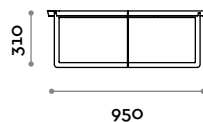

- Made of steel painted in RAL colors

Dimensions

ø 600 mm / H 360 mm

SMART3

Round coffee table in steel

- Made of steel painted in RAL colors

Dimensions

ø 800 mm / H 230 mm

SMART4

Round coffee table in steel

- Made of steel painted in RAL colors

Dimensions

ø 1200 mm / H 200 mm

SMART5

Round coffee table in steel

- Made of steel painted in RAL colors

Dimensions

ø 950 mm / H 310 mm

follow us

**fit
interiors**

**furniture for gyms,
health and golf clubs,
spa&wellness, hotel,
medical and corporate**

visit www.fitinteriors.com