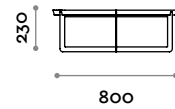

Steel

SMART1

Round coffee table in steel

- Made of steel painted in RAL colors

Dimensions

ø 400 mm / H 460 mm

SMART2

Round coffee table in steel

- Made of steel painted in RAL colors

Dimensions

ø 600 mm / H 360 mm

SMART3

Round coffee table in steel

- Made of steel painted in RAL colors

Dimensions

ø 800 mm / H 230 mm

SMART4

Round coffee table in steel

- Made of steel painted in RAL colors

Dimensions

ø 1200 mm / H 200 mm

SMART5

Round coffee table in steel

- Made of steel painted in RAL colors

Dimensions

ø 950 mm / H 310 mm

follow us

**fit
interiors**

**furniture for gyms,
health and golf clubs,
spa&wellness, hotel,
medical and corporate**

visit www.fitinteriors.com