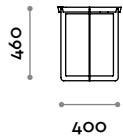

Steel

SMART1

Round coffee table in steel

- Made of steel painted in RAL colors

Dimensions

ø 400 mm / H 460 mm

SMART2

Round coffee table in steel

- Made of steel painted in RAL colors

Dimensions

ø 600 mm / H 360 mm

SMART3

Round coffee table in steel

- Made of steel painted in RAL colors

Dimensions

ø 800 mm / H 230 mm

SMART4

Round coffee table in steel

- Made of steel painted in RAL colors

Dimensions

ø 1200 mm / H 200 mm

SMART5

Round coffee table in steel

- Made of steel painted in RAL colors

Dimensions

ø 950 mm / H 310 mm

follow us

**fit
interiors**

**furniture for gyms,
health and golf clubs,
spa&wellness, hotel,
medical and corporate**

visit www.fitinteriors.com