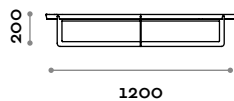

Steel

SMART1

Round coffee table in steel

- Made of steel painted in RAL colors

Dimensions

ø 400 mm / H 460 mm

SMART2

Round coffee table in steel

- Made of steel painted in RAL colors

Dimensions

ø 600 mm / H 360 mm

SMART3

Round coffee table in steel

- Made of steel painted in RAL colors

Dimensions

ø 800 mm / H 230 mm

SMART4

Round coffee table in steel

- Made of steel painted in RAL colors

Dimensions

ø 1200 mm / H 200 mm

SMART5

Round coffee table in steel

- Made of steel painted in RAL colors

Dimensions

ø 950 mm / H 310 mm

follow us

**fit
interiors**

**furniture for gyms,
health and golf clubs,
spa&wellness, hotel,
medical and corporate**

visit www.fitinteriors.com