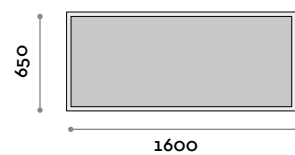

Dimensions

W 1000 mm / D 30 mm / H 600 mm

SOLARIS 4**Mirror with plexiglas edge illuminated with LED**

- Lighted touch ON/OFF switch to change colour
- Mirror thickness 5 mm
- Safety film
- Antifog function
- LED temperature Dual White colour 4000K or 6000K
- 220V, CE, IP44
- Horizontal or vertical fastening

Dimensions

W 1200 mm / D 30 mm / H 600 mm

**SOLARIS 5****Mirror with plexiglas edge illuminated with LED**

- Lighted touch ON/OFF switch to change colour
- Mirror thickness 5 mm
- Safety film
- Antifog function
- LED temperature Dual White colour 4000K or 6000K
- 220V, CE, IP44
- Horizontal or vertical fastening

Dimensions

W 1400 mm / D 30 mm / H 650 mm

**SOLARIS 6****Mirror with plexiglas edge illuminated with LED**

- Lighted touch ON/OFF switch to change colour
- Mirror thickness 5 mm
- Safety film
- Antifog function
- LED temperature Dual White colour 4000K or 6000K
- 220V, CE, IP44
- Horizontal or vertical fastening

Dimensions

W 1600 mm / D 30 mm / H 650 mm

SOLARIS 7**Mirror with plexiglas edge illuminated with LED**

- Lighted touch ON/OFF switch to change colour
- Mirror thickness 5 mm
- Safety film
- Antifog function
- LED temperature Dual White colour 4000K or 6000K
- 220V, CE, IP44
- Horizontal or vertical fastening