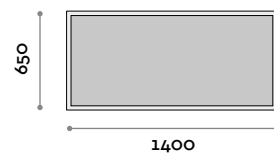

Dimensions

W 800 mm / D 30 mm / H 600 mm

SOLARIS 3

Mirror with plexiglas edge illuminated with LED

- Lighted touch ON/OFF switch to change colour
- Mirror thickness 5 mm
- Safety film
- Antifog function
- LED temperature Dual White colour 4000K or 6000K
- 220V, CE, IP44
- Horizontal or vertical fastening

Dimensions

W 1000 mm / D 30 mm / H 600 mm

SOLARIS 4**Mirror with plexiglas edge illuminated with LED**

- Lighted touch ON/OFF switch to change colour
- Mirror thickness 5 mm
- Safety film
- Antifog function
- LED temperature Dual White colour 4000K or 6000K
- 220V, CE, IP44
- Horizontal or vertical fastening

Dimensions

W 1200 mm / D 30 mm / H 600 mm

**SOLARIS 5****Mirror with plexiglas edge illuminated with LED**

- Lighted touch ON/OFF switch to change colour
- Mirror thickness 5 mm
- Safety film
- Antifog function
- LED temperature Dual White colour 4000K or 6000K
- 220V, CE, IP44
- Horizontal or vertical fastening

Dimensions

W 1400 mm / D 30 mm / H 650 mm

**SOLARIS 6****Mirror with plexiglas edge illuminated with LED**

- Lighted touch ON/OFF switch to change colour
- Mirror thickness 5 mm
- Safety film
- Antifog function
- LED temperature Dual White colour 4000K or 6000K
- 220V, CE, IP44
- Horizontal or vertical fastening