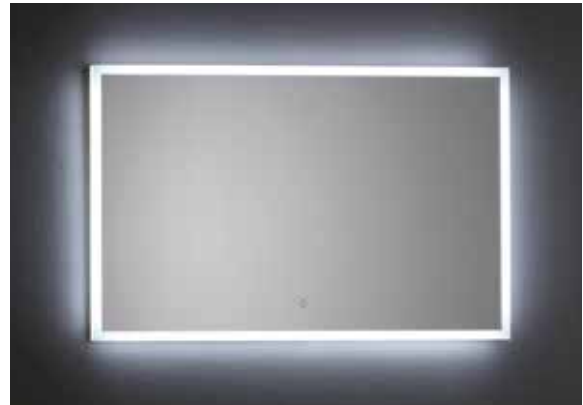

DESIGN FIRST.

So lar is |

fit interiors

fit interiors — designed and produced in italy

Solaris

Mirror with plexiglas edge illuminated with LED

Frame

Plexiglass

White

Mirror

Silver

SOLARIS 1

Mirror with plexiglas edge illuminated with LED

- Lighted touch ON/OFF switch
- Mirror thickness 5 mm
- Safety film
- LED temperature 6000K
- 220V, CE, IP44

Dimensions

W 600 mm / D 30 mm / H 600 mm

SOLARIS 2

Mirror with plexiglas edge illuminated with LED

- Lighted touch ON/OFF switch to change colour
- Mirror thickness 5 mm
- Safety film
- Antifog function
- LED temperature Dual White colour 4000K or 6000K
- 220V, CE, IP44
- Horizontal or vertical fastening

Dimensions

W 800 mm / D 30 mm / H 600 mm

SOLARIS 3

Mirror with plexiglas edge illuminated with LED

- Lighted touch ON/OFF switch to change colour
- Mirror thickness 5 mm
- Safety film
- Antifog function
- LED temperature Dual White colour 4000K or 6000K
- 220V, CE, IP44
- Horizontal or vertical fastening