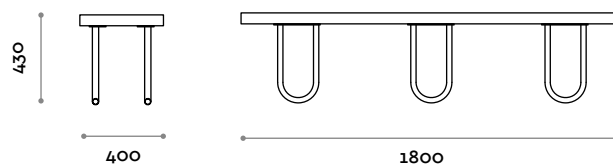

## SPIDER120

Bench in laminated MDF

• Polished inox steel legs

**Dimensions**

W 1200 mm / D 400 mm / H 430 mm

## SPIDER180

Bench in laminated MDF

• Polished inox steel legs

**Dimensions**

W 1800 mm / D 400 mm / H 430 mm

follow us

**fit  
interiors**

**furniture for gyms,  
health and golf clubs,  
spa&wellness, hotel,  
medical and corporate**