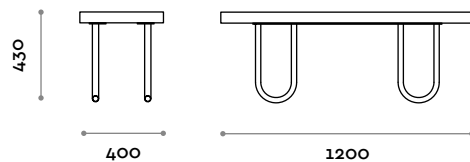

## SPIDER120

Bench in laminated MDF

• Polished inox steel legs

**Dimensions**

W 1200 mm / D 400 mm / H 430 mm

## SPIDER180

Bench in laminated MDF

• Polished inox steel legs

**Dimensions**

W 1800 mm / D 400 mm / H 430 mm

follow us

**fit  
interiors**

**furniture for gyms,  
health and golf clubs,  
spa&wellness, hotel,  
medical and corporate**