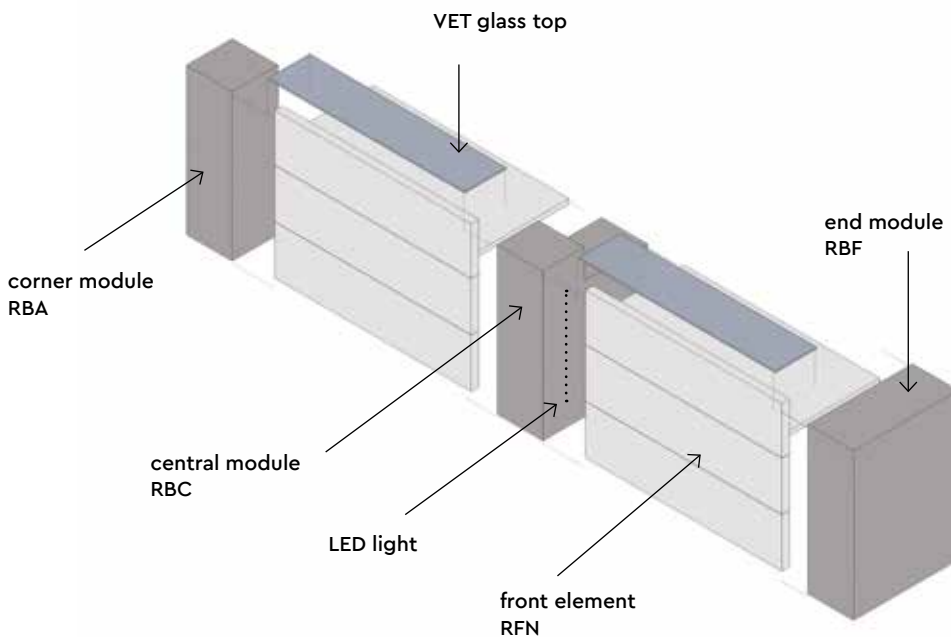

Modular counter made of MFC with LED lighting

Structure

Finishes

Worktop

Finishes

Example compositions

**RFN00176****Front with worktop and top**

- Worktop height 778 mm
- Structure and top in MFC

Dimensions

W 900-1300 mm / D 800 mm / H 1120 mm

**RFN00190****Front with worktop and top**

- Worktop height 918 mm
- Structure and top in MFC

Dimensions

W 900-1300 mm / D 800 mm / H 1120 mm

**RFN00276****Front with worktop and top**

- Worktop height 778 mm
- Structure and top in MFC

Dimensions

W 1301-1900 mm / D 800 mm / H 1120 mm

**RFN00290****Front with worktop and top**

- Worktop height 918 mm
- Structure and top in MFC

Dimensions

W 1301-1900 mm / D 800 mm / H 1120 mm

Dimensions

W 1901-2500 mm / D 800 mm / H 1120 mm

**RBF001****End tower with open compartments and two removable shelves**

- Made of MFC and laminate

Dimensions

W 350 mm / D 800 mm / H 1120 mm

**RBF002****End tower with 1 drawer and 1 door with removable shelf**