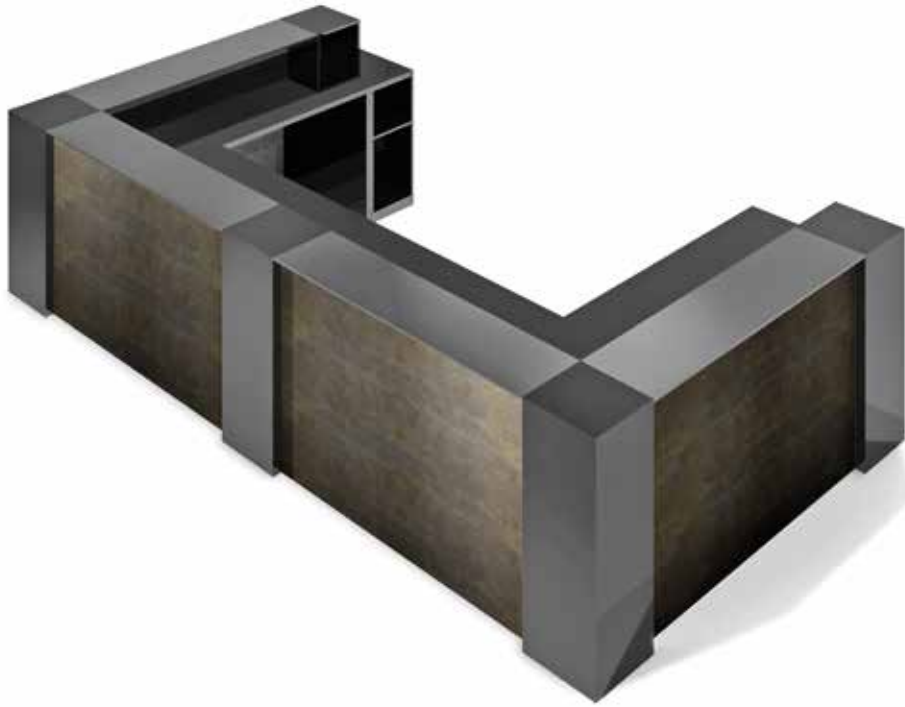

Modular counter made of MFC with LED lighting

Structure

Finishes

Worktop

Finishes

Example compositions

**RFN00176****Front with worktop and top**

- Worktop height 778 mm
- Structure and top in MFC

Dimensions

W 900-1300 mm / D 800 mm / H 1120 mm

**RFN00190****Front with worktop and top**

- Worktop height 918 mm
- Structure and top in MFC

Dimensions

W 900-1300 mm / D 800 mm / H 1120 mm

**RFN00276****Front with worktop and top**