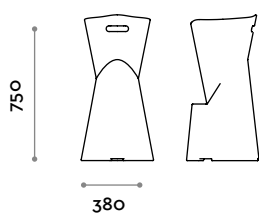

DESIGN FIRST.

—
ikea
riri
st

fit interiors

fit interiors — designed and produced in italy

Strike

Sgabello in polietilene

Seduta

Polietilene

STRIKE

Sgabello in polietilene

- materiale 100% riciclabile
- adatto per interno ed esterno

Dimensioni

Ø 380 mm / H 750 mm

follow us

**fit
interiors**

**furniture for gyms,
health and golf clubs,
spa&wellness, hotel,
medical and corporate**