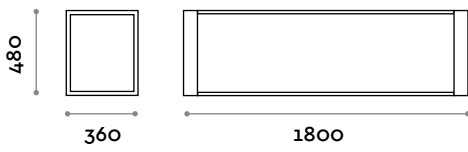

### TECNO 120S

Single seat bench with 3 slats in aluminium

- Structure and slats in aluminium
- Powder coating RAL colors

**Dimensions**

W 1200 mm / D 360 mm / H 480 mm

---