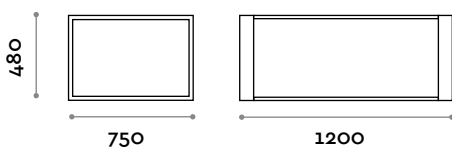

### TECNO 120S

Single seat bench with 3 slats in aluminium

- Structure and slats in aluminium
- Powder coating RAL colors

**Dimensions**

W 1200 mm / D 360 mm / H 480 mm

---

### TECNO 180S

Single seat bench with 3 slats in aluminium

- Structure and slats in aluminium
- Powder coating RAL colors

**Dimensions**

W 1800 mm / D 360 mm / H 480 mm

---

### TECNO 120D

Double seat bench with 6 slats in aluminium

- Structure and slats in aluminium
- Powder coating RAL colors

**Dimensions**

W 1200 mm / D 750 mm / H 480 mm

---