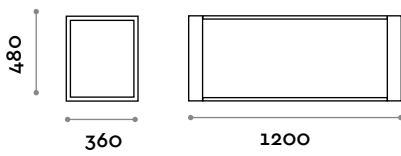

TECNO 120S

Single seat bench with 3 slats in aluminium

- Structure and slats in aluminium
- Powder coating RAL colors

Dimensions

W 1200 mm / D 360 mm / H 480 mm