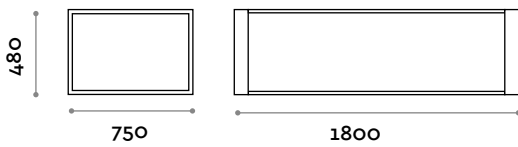

### TECNO 120S

Single seat bench with 3 slats in aluminium

- Structure and slats in aluminium
- Powder coating RAL colors

**Dimensions**

W 1200 mm / D 360 mm / H 480 mm

---

### TECNO 180S

Single seat bench with 3 slats in aluminium

- Structure and slats in aluminium
- Powder coating RAL colors

**Dimensions**

W 1800 mm / D 360 mm / H 480 mm

---

### TECNO 120D

Double seat bench with 6 slats in aluminium

- Structure and slats in aluminium
- Powder coating RAL colors

**Dimensions**

W 1200 mm / D 750 mm / H 480 mm

---

### TECNO 180D

Double seat bench with 6 slats in aluminium

- Structure and slats in aluminium
- Powder coating RAL colors

**Dimensions**

W 1800 mm / D 750 mm / H 480 mm

follow us

**fit  
interiors**

**furniture for gyms,  
health and golf clubs,  
spa&wellness, hotel,  
medical and corporate**