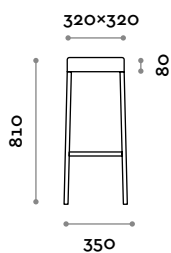

### Dimensions

W 350 mm / D 350 mm / H 810 mm

follow us

**fit  
interiors**

**furniture for gyms,  
health and golf clubs,  
spa&wellness, hotel,  
medical and corporate**

**visit** [www.fitinteriors.com](http://www.fitinteriors.com)