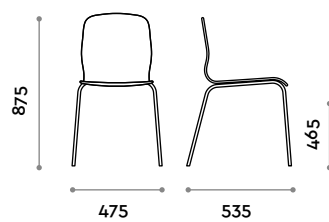

DESIGN FIRST.

Ttr

aac

y

fit interiors

Tracy

Chair in beech plywood

Seat

Chair in beech plywood

- Steel frame
- Beech plywood shell, oak veneer

Dimensions

W 475 mm / D 535 mm / H 465-850 mm

follow us

**fit
interiors**

**furniture for gyms,
health and golf clubs,
spa&wellness, hotel,
medical and corporate**