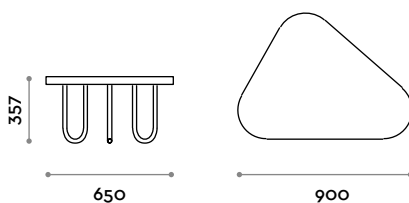

Telaio

Stainless steel

Polished

TRIO

Triangular shaped coffee table

- Leg in steel glossy finish
- Laminate top

Dimensions

W 900 mm / D 650 mm / H 357 mm