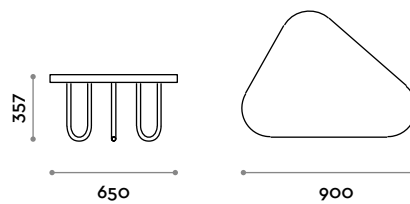

# Trio

Tavolino di forma triangolare

**Top**

Finiture

THE SWATCH BOOK

**Telaio**

Acciaio inox

Lucido

**TRIO**

**Tavolino triangolare**

- gambe in acciaio inox finitura lucida
- piano in laminato

**Dimensioni**

L 900 mm / P 650 mm / H 357 mm

follow us

**fit  
interiors**

**furniture for gyms,  
health and golf clubs,  
spa&wellness, hotel,  
medical and corporate**