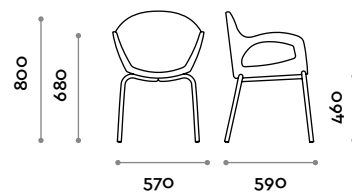

## Seduta

Polietilene

A  
Bianco

B  
Nero

C  
Cappuccino

## Telaio

Alluminio

1  
Nero

2  
Bianco

### Dimensioni

L 590 mm / P 570 mm / H 460-800 mm

follow us

**fit  
interiors**

**furniture for gyms,  
health and golf clubs,  
spa&wellness, hotel,  
medical and corporate**

**visit** [www.fitinteriors.com](http://www.fitinteriors.com)