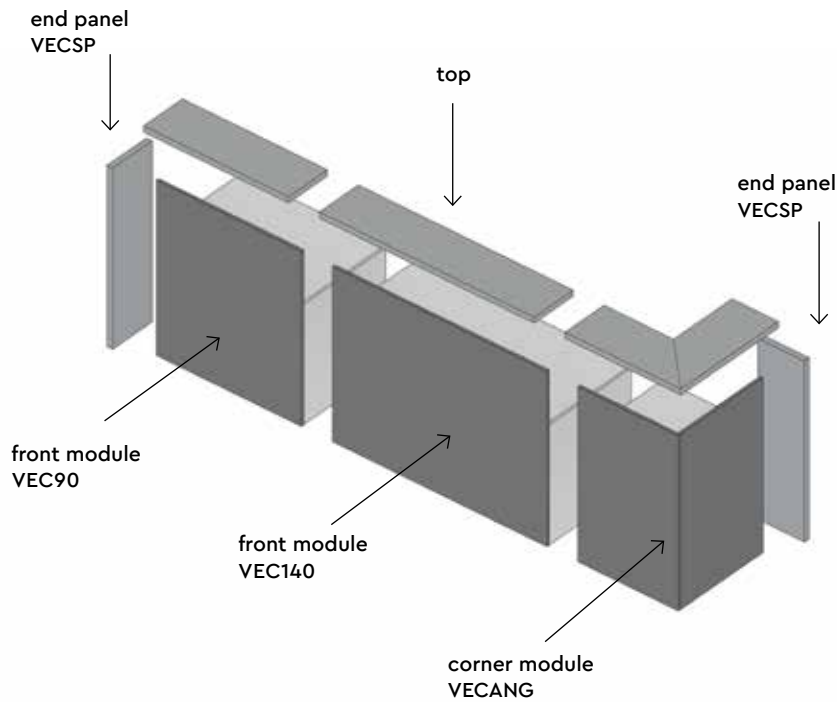

Modular counter made of MFC and laminate with LED lighting

Structure

Finishes

Worktop

Finishes

Example compositions

**VEC9076****Front module with worktop and top**

- Worktop height 760 mm
- Structure in MFC
- MFC top, 36 mm thick

Dimensions

W 940 mm / D 750 mm / H 1107 mm

**VEC9090****Front module with worktop and top**

- Worktop height 900 mm
- Structure in MFC
- MFC top, 36 mm thick

Dimensions

W 940 mm / D 750 mm / H 1107 mm

**VEC14076****Front module with worktop and top**

- Worktop height 760 mm
- Structure in MFC
- MFC top, 36 mm thick

Dimensions

W 1390 mm / D 750 mm / H 1107 mm

**VEC14090****Front module with worktop and top**

- Worktop height 900 mm
- Structure in MFC
- MFC top, 36 mm thick

Dimensions

W 1390 mm / D 750 mm / H 1107 mm

**VECANG76****Corner module with worktop and top**

- Worktop height 760 mm
- Structure in MFC
- MFC top, 36 mm thick

Dimensions

W 750 mm / D 750 mm / H 1107 mm

**VECANG90****Corner module with worktop and top**