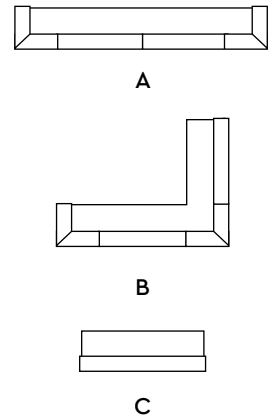

Modular counter made of MFC and laminate with LED lighting

Structure

Finishes

Worktop

Finishes

Example compositions

**VEC9076****Front module with worktop and top**

- Worktop height 760 mm
- Structure in MFC
- MFC top, 36 mm thick

Dimensions

W 940 mm / D 750 mm / H 1107 mm

**VEC9090****Front module with worktop and top**

- Worktop height 900 mm
- Structure in MFC
- MFC top, 36 mm thick

Dimensions

W 940 mm / D 750 mm / H 1107 mm

**VEC14076****Front module with worktop and top**

- Worktop height 760 mm
- Structure in MFC
- MFC top, 36 mm thick

Dimensions

W 1390 mm / D 750 mm / H 1107 mm

**VEC14090****Front module with worktop and top**

- Worktop height 900 mm
- Structure in MFC
- MFC top, 36 mm thick

Dimensions

W 1390 mm / D 750 mm / H 1107 mm

**VECANG76****Corner module with worktop and top**

- Worktop height 760 mm
- Structure in MFC
- MFC top, 36 mm thick

Dimensions

W 750 mm / D 750 mm / H 1107 mm

**VECANG90****Corner module with worktop and top**