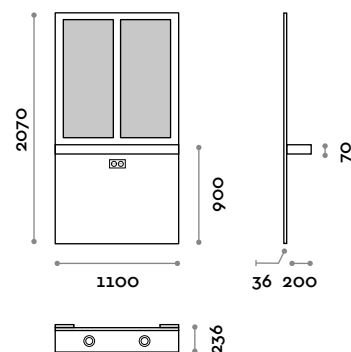

Wall-hung vanity unit with shelf

Structure

Finishes

THE SWATCH BOOK

Mirror

Silver

ACCSPES

Wall-hung vanity unit with shelf

- With 2 mirrors glued on a MFC panel
- Shelf in laminate
- 2 aluminium hairdryer slots
- Sockets fixed to the structure, electrical components according to each destination countries' laws

Dimensions

W 1100 mm / D 236 / H 2072 mm

- With 2 mirrors glued on a MFC panel
- Shelf in laminate
- 2 aluminium hairdryer slots
- Top in laminate and 2 LED spotlights, colour to be chosen among:
(N) 4000 K natural white / 4.8W per meter, 24 V
(W) 3000 K warm white / 4.8W per meter, 24 V
- Sockets fixed to the structure, electrical components according to each destination countries' laws

Dimensions

W 1100 mm / D 236 / H 2060 mm

follow us

**fit
interiors**

**furniture for gyms,
health and golf clubs,
spa&wellness, hotel,
medical and corporate**

visit www.fitinteriors.com