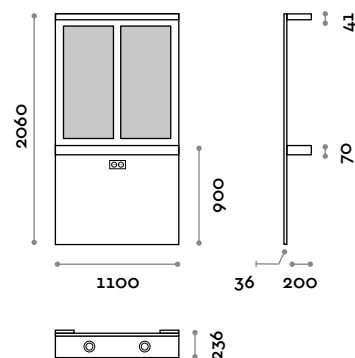

- With 2 mirrors glued on a MFC panel
- Shelf in laminate
- 2 aluminium hairdryer slots
- Sockets fixed to the structure, electrical components according to each destination countries' laws

Dimensions

W 1100 mm / D 236 / H 2072 mm

Wall-hung vanity unit with shelf and top

Structure

Finishes

THE SWATCH BOOK

Mirror

Silver

ACCSPT-20-24V

Wall-hung vanity unit with shelf and top

- With 2 mirrors glued on a MFC panel
- Shelf in laminate
- 2 aluminium hairdryer slots
- Top in laminate and 2 LED spotlights, colour to be chosen among:
(N) 4000 K natural white / 4.8W per meter, 24 V
(W) 3000 K warm white / 4.8W per meter, 24 V
- Sockets fixed to the structure, electrical components according to each destination countries' laws

Dimensions

W 1100 mm / D 236 / H 2060 mm

follow us

**fit
interiors**

**furniture for gyms,
health and golf clubs,
spa&wellness, hotel,
medical and corporate**

visit www.fitinteriors.com