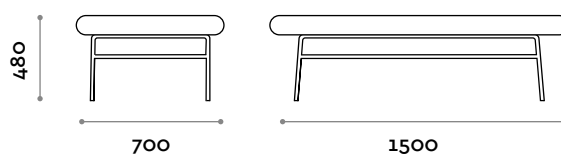

Dimensions

W 1500 mm / D 700 mm / H 480 mm

follow us

**fit
interiors**

**furniture for gyms,
health and golf clubs,
spa&wellness, hotel,
medical and corporate**

visit www.fitinteriors.com