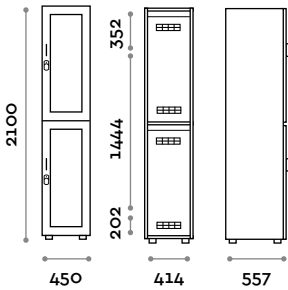

IND02-20

Single column locker with 2 framed door in aluminium

- Structure made of 18 mm thick MFC panels
- ABS edging with polyurethane glue
- Door with frame and expanded mesh in aluminum, painted in the same color
- Ventilation grids
- Bar for coat hangers
- Two coat hangers for compartment
- Adjustable feet
- Hinges certified for 80.000 opening cycles
- Braked hinges
- Door 135° opening angle
- Perforated number on a stainless steel plate
- Padlock system
- Zamak handle in matt chrome mod. HAN 01

Dimensions

W 450 mm / D 557 mm / H 2100 mm

Height with skirting board 2170 mm

Optional upon request