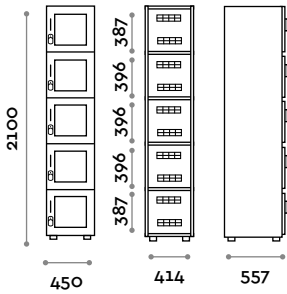

Dimensions

W 450 mm / D 557 mm / H 2100 mm

Height with skirting board 2170 mm

Optional upon request

IND05-20

Single column locker with 5 framed door

- Structure made of 18 mm thick MFC panels
- ABS edging with polyurethane glue
- Door with frame and expanded mesh in aluminum, painted in the same color
- Ventilation grids
- Adjustable feet
- Hinges certified for 80.000 opening cycles
- Braked hinges
- Door 135° opening angle
- Perforated number on a stainless steel plate
- Padlock system
- Zamak handle in matt chrome mod. HAN O1

Dimensions

W 450 mm / D 557 mm / H 2100 mm

Height with skirting board 2170 mm

Optional upon request

Locks

Mechanical combination lock

ACCHIAVE

Key lock

Dimensions

W 550 mm / H 2072 mm

**ACCTAMSD****Double side panel with mirror**

- 18 mm thick MFC panels
- ABS edging with polyurethane glue
- mirror size 1000×1972 mm

Dimensions

W 1100 mm / H 2072 mm

**SPACE1****Single end side panel in laminate, rounded above and below****Dimensions**

W 550 mm / D 118 mm / H 2070 mm

**SPACE2****Rounded panel for internal corner in laminate****Dimensions**

W 118 (+112) mm / D 118 (+112) mm / H 2070 mm

**SPACE3****Rounded panel for external corner in laminate****Dimensions**