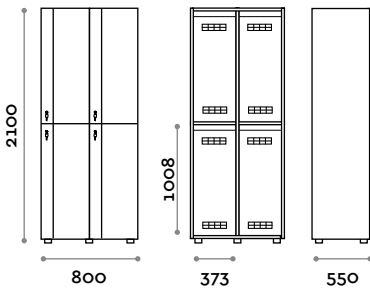

Dimensioni

L 400 mm / P 550 mm / H 2100 mm
 Altezza totale con lo zoccolo 2170 mm

Optional upon request

FUT41

Double column 1-tier locker, 2 doors

- Doors and structure in 18 mm thick MFC panels
- ABS edging with polyurethane glue
- Ventilation grids
- Bar for coat hangers
- Two coat hangers for compartment
- Adjustable feet
- Hinges certified for 80.000 opening cycles
- Braked hinges
- Door 155° opening angle
- Painted aluminum handle, black colour
- Three-digit plexiglas number 10 mm thick
- Keylocks (with 2 keys + numbered locker key wrist strap)

Dimensions

W 800 mm / D 550 mm / H 2100 mm
 Height with skirting board 2170 mm

Optional upon request

FUT32

Single column 2-tiers locker

- Doors and structure in 18 mm thick MFC panels
- ABS edging with polyurethane glue
- Ventilation grids
- Bar for coat hangers
- Two coat hangers for compartment
- Adjustable feet
- Hinges certified for 80.000 opening cycles
- Braked hinges
- Door 155° opening angle
- Painted aluminum handle, black colour
- Three-digit plexiglas number 10 mm thick
- Keylocks (with 2 keys + numbered locker key wrist strap)

Dimensions

W 400 mm / D 550 mm / H 2100 mm
 Height with skirting board 2170 mm

Optional upon request

FUT42

Double column 2-tiers locker, 4 doors

- Doors and structure in 18 mm thick MFC panels
- ABS edging with polyurethane glue
- Ventilation grids
- Bar for coat hangers
- Two coat hangers for compartment
- Adjustable feet
- Hinges certified for 80.000 opening cycles
- Braked hinges
- Door 155° opening angle
- Painted aluminum handle, black colour
- Three-digit plexiglas number 10 mm thick
- Keylocks (with 2 keys + numbered locker key wrist strap)

Dimensions

W 800 mm / D 550 mm / H 2100 mm
 Height with skirting board 2170 mm

Optional upon request

Locks

Mechanical combination lock

-
- ACCCOMBI**
Mechanical combination lock with handle
- Combi Lock
 - Black colour
 - Replacing standard equipment