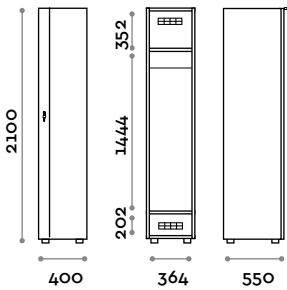

FUT31

Armadio singola colonna 1 anta

- struttura e anta in pannelli MFC spessore 18 mm
- bordatura in ABS con colla poliuretanic
- griglie di ventilazione
- barra appendiabiti
- due grucce appendiabito per vano
- piedini regolabili
- cerniere certificate per 80.000 cicli di apertura e chiusura
- cerniere ammortizzate
- angolo di apertura dell'anta 155°
- maniglia in alluminio verniciato, colore nero
- numero in plexiglas spessore 10 mm a tre cifre
- serratura a chiave (con 2 chiavi + braccialetto portachiave numerato)

Dimensioni

L 400 mm / P 550 mm / H 2100 mm
Altezza totale con lo zoccolo 2170 mm

Optional upon request