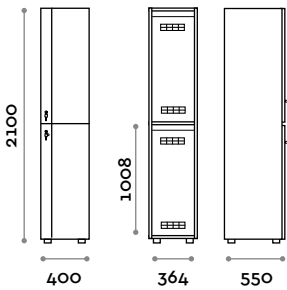

Dimensioni

L 400 mm / P 550 mm / H 2100 mm
 Altezza totale con lo zoccolo 2170 mm

Optional upon request

FUT41

Double column 1-tier locker, 2 doors

- Doors and structure in 18 mm thick MFC panels
- ABS edging with polyurethane glue
- Ventilation grids
- Bar for coat hangers
- Two coat hangers for compartment
- Adjustable feet
- Hinges certified for 80.000 opening cycles
- Braked hinges
- Door 155° opening angle
- Painted aluminum handle, black colour
- Three-digit plexiglas number 10 mm thick
- Keylocks (with 2 keys + numbered locker key wrist strap)

Dimensions

W 800 mm / D 550 mm / H 2100 mm
 Height with skirting board 2170 mm

Optional upon request

FUT32

Single column 2-tiers locker

- Doors and structure in 18 mm thick MFC panels
- ABS edging with polyurethane glue
- Ventilation grids
- Bar for coat hangers
- Two coat hangers for compartment
- Adjustable feet
- Hinges certified for 80.000 opening cycles
- Braked hinges
- Door 155° opening angle
- Painted aluminum handle, black colour
- Three-digit plexiglas number 10 mm thick
- Keylocks (with 2 keys + numbered locker key wrist strap)

Dimensions

W 400 mm / D 550 mm / H 2100 mm
 Height with skirting board 2170 mm

Optional upon request

FUT42

Double column 2-tiers locker, 4 doors

- Doors and structure in 18 mm thick MFC panels
- ABS edging with polyurethane glue
- Ventilation grids
- Bar for coat hangers
- Two coat hangers for compartment
- Adjustable feet
- Hinges certified for 80.000 opening cycles
- Braked hinges
- Door 155° opening angle
- Painted aluminum handle, black colour
- Three-digit plexiglas number 10 mm thick
- Keylocks (with 2 keys + numbered locker key wrist strap)

Dimensions

W 800 mm / D 550 mm / H 2100 mm
 Height with skirting board 2170 mm

Optional upon request

Locks

Mechanical combination lock

-
- ACCCOMBI**
Mechanical combination lock with handle
- Combi Lock
 - Black colour
 - Replacing standard equipment