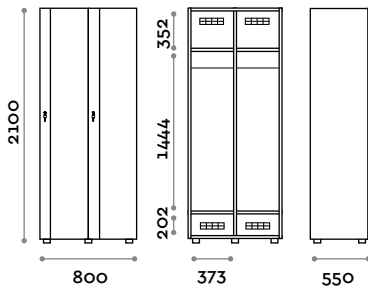

Dimensioni

L 400 mm / P 550 mm / H 2100 mm
 Altezza totale con lo zoccolo 2170 mm

Optional upon request

FUT41

Double column 1-tier locker, 2 doors

- Doors and structure in 18 mm thick MFC panels
- ABS edging with polyurethane glue
- Ventilation grids
- Bar for coat hangers
- Two coat hangers for compartment
- Adjustable feet
- Hinges certified for 80.000 opening cycles
- Braked hinges
- Door 155° opening angle
- Painted aluminum handle, black colour
- Three-digit plexiglas number 10 mm thick
- Keylocks (with 2 keys + numbered locker key wrist strap)

Dimensions

W 800 mm / D 550 mm / H 2100 mm
 Height with skirting board 2170 mm

Optional upon request

FUT32

Single column 2-tiers locker

- Doors and structure in 18 mm thick MFC panels
- ABS edging with polyurethane glue
- Ventilation grids
- Bar for coat hangers
- Two coat hangers for compartment
- Adjustable feet
- Hinges certified for 80.000 opening cycles
- Braked hinges
- Door 155° opening angle
- Painted aluminum handle, black colour
- Three-digit plexiglas number 10 mm thick
- Keylocks (with 2 keys + numbered locker key wrist strap)

Dimensions

W 550 mm / H 2072 mm

**ACCTAMSD****Double side panel with mirror**

- 18 mm thick MFC panels
- ABS edging with polyurethane glue
- mirror size 1000×1972 mm

Dimensions

W 1100 mm / H 2072 mm

**SPACE1****Single end side panel in laminate, rounded above and below****Dimensions**

W 550 mm / D 118 mm / H 2070 mm

**SPACE2****Rounded panel for internal corner in laminate****Dimensions**

W 118 (+112) mm / D 118 (+112) mm / H 2070 mm

**SPACE3****Rounded panel for external corner in laminate****Dimensions**