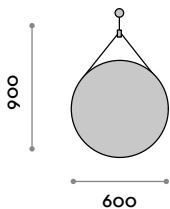

Jupiter

Round mirror with powder coated metal frame

Optional upon request

- safety film

Frame and belt

Metal and leather

White

Black

Mirror

Silver

JUP600

Round mirror with powder coated metal frame

- Frame in two colours, black and white
- Eco-leather belt in two colours, black and white
- Mirror thickness 4 mm

Dimensions

W 600 mm / D 32 mm / H 900