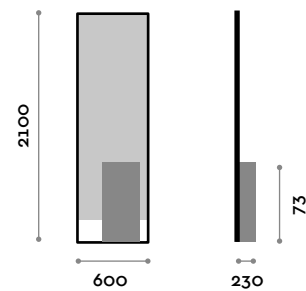

Dimensions

W 600 mm / D 230 mm / H 2100 mm