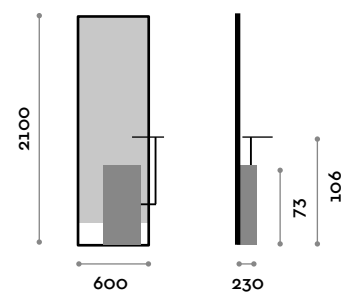

#### Dimensions

W 600 mm / D 420 mm / H 2100 mm

**Base**

Standard finishes

THE SWATCH BOOK

**Frame and shelf**

Steel

Black

**Dimensions**

W 600 mm / D 230 mm / H 2100 mm

**MODUS PM**

**Wall mirror with support base and shelf**

- Structure in 18 mm thick MFC panels and laminate
- ABS edging with polyurethane glue
- n° 1 aluminum hair dryer bushing
- Predisposition for electrical wiring
- Painted metal frame
- Shaped mirror
- Painted metal shelf

**Dimensions**

W 600 mm / D 230 mm / H 2100 mm

follow us

**fit  
interiors**

**furniture for gyms,  
health and golf clubs,  
spa&wellness, hotel,  
medical and corporate**

**visit** [www.fitinteriors.com](http://www.fitinteriors.com)