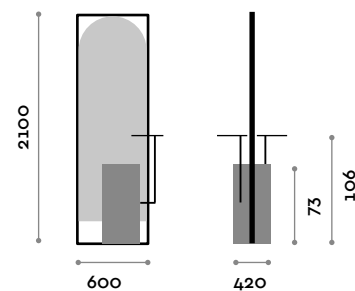

### MODUS CS

Double-sided mirror with support base on both sides

- Structure in 18 mm thick MFC panels and laminate
- ABS edging with polyurethane glue
- n° 1 aluminum hair dryer bushing
- Predisposition for electrical wiring
- Painted metal frame
- Double-sided shaped mirror

#### Dimensions

W 600 mm / D 420 mm / H 2100 mm

### MODUS CSM

Double-sided mirror with support base and shelf on both sides

- Structure in 18 mm thick MFC panels and laminate
- ABS edging with polyurethane glue
- n° 1 aluminum hair dryer bushing
- Predisposition for electrical wiring
- Painted metal frame
- Double-sided shaped mirror
- Painted metal shelf

#### Dimensions

W 600 mm / D 420 mm / H 2100 mm

**Base**

Standard finishes

THE SWATCH BOOK

**Frame and shelf**

Steel

Black