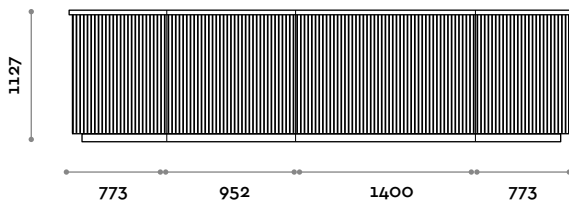

Possible compositions

A

B

OPE14076S

Left end module with worktop and top

- Worktop height 772 mm
- MFC structure
- Top and worktop 30 mm thickness
- Front in Mdf and slatted wood
- 4000 k° natural light LED light
- Worktop with 2 metal cable glands

Dimensions

W 1445 mm / D 770 mm / H 1130 mm

OPE14090S

Left end module with worktop and top

- Worktop height 912 mm
- MFC structure
- Top and worktop 30 mm thickness
- Front in Mdf and slatted wood
- 4000 k° natural light LED light
- Worktop with 2 metal cable glands

Dimensions

W 1445 mm / D 770 mm / H 1130 mm

OPE14076D

Right end module with worktop and top

- Worktop height 772 mm
- MFC structure
- Top and worktop 30 mm thickness
- Front in Mdf and slatted wood
- 4000 k° natural light LED light
- Worktop with 2 metal cable glands

Dimensions

W 1445 mm / D 770 mm / H 1130 mm

OPE14090D

Right end module with worktop and top

- Worktop height 912 mm
- MFC structure
- Top and worktop 30 mm thickness
- Front in Mdf and slatted wood
- 4000 k° natural light LED light
- Worktop with 2 metal cable glands