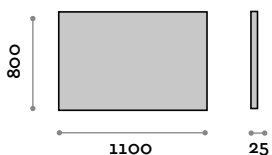

Mirror with frame

- Expanded polyurethane frame edged with matt black film
- 4 mm thick mirror
- Horizontal or vertical fixing

Dimensions

W 800 mm / D 25 mm / H 600

VES70100

Mirror with frame

- Expanded polyurethane frame edged with matt black film
- 4 mm thick mirror
- Horizontal or vertical fixing

Dimensions

W 1000 mm / D 25 mm / H 700

VES80110

Mirror with frame

- Expanded polyurethane frame edged with matt black film
- 4 mm thick mirror
- Horizontal or vertical fixing

Dimensions

W 1100 mm / D 25 mm / H 800