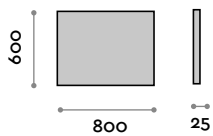

Frame
Polyurethane

Satin black

Mirror

Silver

VES8060

Mirror with frame

- Expanded polyurethane frame edged with matt black film
- 4 mm thick mirror
- Horizontal or vertical fixing

Dimensions

W 800 mm / D 25 mm / H 600