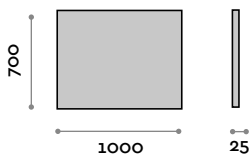

Mirror with frame

- Expanded polyurethane frame edged with matt black film
- 4 mm thick mirror
- Horizontal or vertical fixing

Dimensions

W 800 mm / D 25 mm / H 600

VES70100

Mirror with frame

- Expanded polyurethane frame edged with matt black film
- 4 mm thick mirror
- Horizontal or vertical fixing

Dimensions

W 1000 mm / D 25 mm / H 700

VES80110

Mirror with frame

- Expanded polyurethane frame edged with matt black film
- 4 mm thick mirror
- Horizontal or vertical fixing

Dimensions

W 1100 mm / D 25 mm / H 800