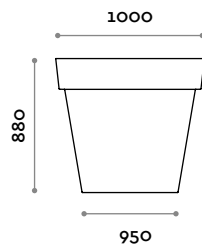

### BIG 1

Vase in polyethylene

- Matt finish
- 100% recyclable
- For indoor and outdoor use

#### Dimensions

Ø 1300 mm / H 1200 mm

### BIG 2

Vase in polyethylene

- Matt finish
- 100% recyclable
- For indoor and outdoor use

#### Dimensions

Ø 1000 mm / H 880 mm

follow us

**fit  
interiors**

**furniture for gyms,  
health and golf clubs,  
spa&wellness, hotel,  
medical and corporate**

**visit** [www.fitinteriors.com](http://www.fitinteriors.com)