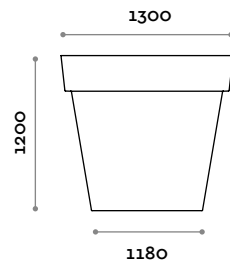

# Big

Vase in polyethylene of various sizes

### BIG 1

Vase in polyethylene

- Matt finish
- 100% recyclable
- For indoor and outdoor use

#### Dimensions

Ø 1300 mm / H 1200 mm

#### Dimensions

Ø 1000 mm / H 880 mm

follow us

**fit  
interiors**

**furniture for gyms,  
health and golf clubs,  
spa&wellness, hotel,  
medical and corporate**

**visit** [www.fitinteriors.com](http://www.fitinteriors.com)