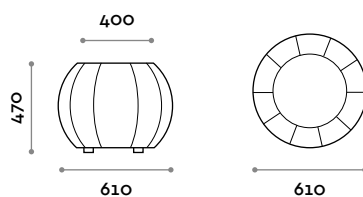

THE SWATCH BOOK

BINGO

Round pouf in eco-leather

- visible stitching
- Fire-retardant eco-leather (UNI 9175 class 1IM certification)

Dimensions

ø 610 mm / H 470 mm

Eco-leather

Solid Color