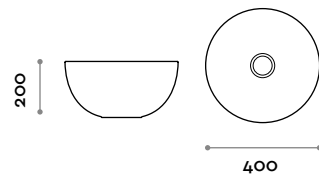

White

fit interiors — design first

BOL40

Ceramic sink, countertop mounted

- Free discharge ceramic drain
- Matt colour white

Dimensions

ø 400 mm / H 200 mm

BOL50

Ceramic sink, countertop mounted

- Free discharge ceramic drain
- Matt colour white

Dimensions

ø 500 mm / H 300 mm

Faucets

CRL
Chrome

C03
White

C04
Black