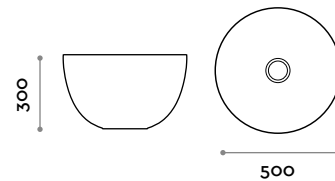

White

fit interiors — design first

BOL40

Ceramic sink, countertop mounted

- Free discharge ceramic drain
- Matt colour white

Dimensions

ø 400 mm / H 200 mm

BOL50

Ceramic sink, countertop mounted

- Free discharge ceramic drain
- Matt colour white

Dimensions

ø 500 mm / H 300 mm

Faucets

CRL
Chrome

C03
White

C04
Black