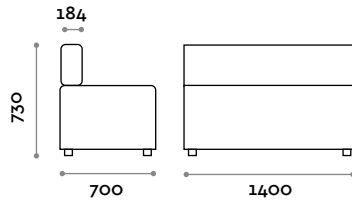

#### Dimensions

W 700 mm / D 700 mm / H 450 mm

#### Dimensions

W 1400 mm / D 700 mm / H 450 mm

**CMB070A****Corner sofa with backrest**

- Covered with fireproof eco-leather (UNI 9175 class 1IM certification)

**Dimensions**

W 700 mm / D 700 mm / H 730 mm

**CMB070S****Single sofa with backrest**

- Covered with fireproof eco-leather (UNI 9175 class 1IM certification)

**Dimensions**

W 700 mm / D 700 mm / H 730 mm

**CMB140S****Double sofa with backrest**

- Covered with fireproof eco-leather (UNI 9175 class 1IM certification)

**Dimensions**

W 1400 mm / D 700 mm / H 730 mm