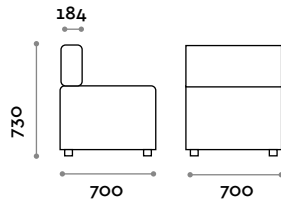

Dimensions

W 700 mm / D 700 mm / H 730 mm