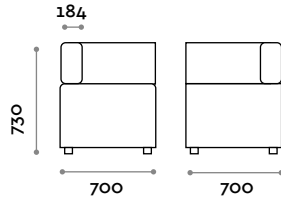

Dimensions

W 700 mm / D 700 mm / H 730 mm