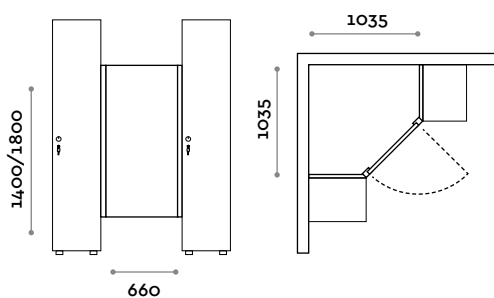

Corner

Door for changing corner

Door and Structure

Finishes

THE SWATCH BOOK

ACCSPO

Changing corner with low door, 550 mm deep

- Door made of 18 mm thick MFC panels
- ABS edging with polyurethane glue
- positive angle amortized hinges with 110° opening
- free/occupied stainless steel lock

Dimensions

W 660 mm / D 18 mm / H 1400 mm

ACCSPOME

Changing corner with high door, 550 mm deep

- Door made of 18 mm thick MFC panels
- ABS edging with polyurethane glue
- positive angle amortized hinges with 110° opening
- free/occupied stainless steel lock

Dimensions

W 660 mm / D 18 mm / H 1800 mm

ACCSPO XL

Changing corner with low door, 610 mm deep (for lockers with top)

- Door made of 18 mm thick MFC panels
- ABS edging with polyurethane glue
- positive angle amortized hinges with 110° opening
- free/occupied stainless steel lock

Dimensions

W 660 mm / D 18 mm / H 1400 mm

ACCSPOME XL

Changing corner with high door, 610 mm deep (for lockers with top)

- Door made of 18 mm thick MFC panels
- ABS edging with polyurethane glue
- positive angle amortized hinges with 110° opening
- free/occupied stainless steel lock

Dimensions

W 660 mm / D 18 mm / H 1800 mm