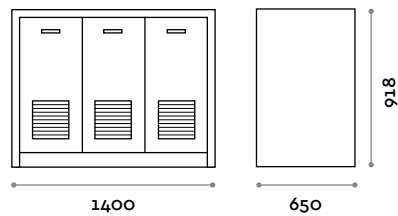

THE SWATCH BOOK

MOBSEV140

Self-service station

- Worktop in marine plywood + laminate
- 3 doors with handles and ventilation grids
- Tapping system not included

Dimensions

W 1400 mm / D 600 mm / H 900 mm

Finishes