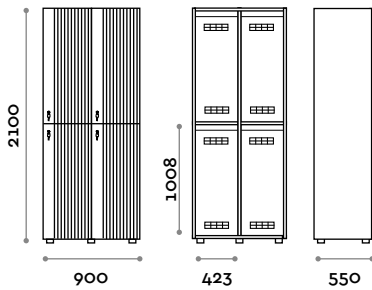

Dimensions

W 900 mm / D 550 mm / H 2100 mm

Height with skirting board 2170 mm

Optional upon request

FUTWOOD32-23

Single column 2-tiers locker

- Structure in 18 mm thick MFC panels
- Matt Black Wax color structure
- ABS edging with polyurethane glue
- Door in MDF and slatted wood
- Ventilation grids
- Oval bar for coat hangers
- Two Anti-theft wooden hanger complete with ring for compartment
- Adjustable feet
- Hinges certified for 80.000 opening cycles
- Braked hinges
- Door 155° opening angle
- Painted aluminum handle, black colour
- Three-digit plexiglas number 10 mm thick
- Keylocks (with 2 keys + numbered locker key wrist strap)

Dimensions

W 450 mm / D 550 mm / H 2100 mm

Height with skirting board 2170 mm

Optional upon request

FUTWOOD42-23

Double column 2-tiers locker, 4 doors

- Structure in 18 mm thick MFC panels
- Matt Black Wax color structure
- ABS edging with polyurethane glue
- Door in MDF and slatted wood
- Ventilation grids
- Oval bar for coat hangers
- Two Anti-theft wooden hanger complete with ring for compartment
- Adjustable feet
- Hinges certified for 80.000 opening cycles
- Braked hinges
- Door 155° opening angle
- Painted aluminum handle, black colour
- Three-digit plexiglas number 10 mm thick
- Keylocks (with 2 keys + numbered locker key wrist strap)

Dimensions

W 900 mm / D 550 mm / H 2100 mm

Height with skirting board 2170 mm

Optional upon request

Locks

Mechanical combination lock

ACCHIAVE

Key lock