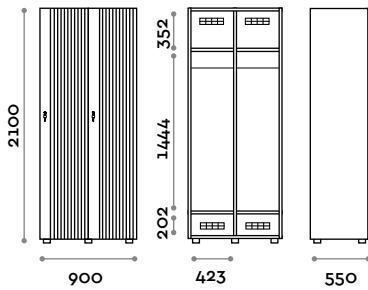

Dimensions

W 450 mm / D 550 mm / H 2100 mm

Height with skirting board 2170 mm

Optional upon request

FUTWOOD41-23

Double column 1-tier locker, 2 doors

- Structure in 18 mm thick MFC panels
- Matt Black Wax color structure
- ABS edging with polyurethane glue
- Door in MDF and slatted wood
- Ventilation grids
- Oval bar for coat hangers
- Two Anti-theft wooden hanger complete with ring for compartment
- Adjustable feet
- Hinges certified for 80.000 opening cycles
- Braked hinges
- Door 155° opening angle
- Painted aluminum handle, black colour
- Three-digit plexiglas number 10 mm thick
- Keylocks (with 2 keys + numbered locker key wrist strap)

Dimensions

W 900 mm / D 550 mm / H 2100 mm

Height with skirting board 2170 mm

Optional upon request

FUTWOOD32-23

Single column 2-tiers locker

- Structure in 18 mm thick MFC panels
- Matt Black Wax color structure
- ABS edging with polyurethane glue
- Door in MDF and slatted wood
- Ventilation grids
- Oval bar for coat hangers
- Two Anti-theft wooden hanger complete with ring for compartment
- Adjustable feet
- Hinges certified for 80.000 opening cycles
- Braked hinges
- Door 155° opening angle
- Painted aluminum handle, black colour
- Three-digit plexiglas number 10 mm thick
- Keylocks (with 2 keys + numbered locker key wrist strap)

Dimensions

W 900 mm / D 550 mm / H 2100 mm

Height with skirting board 2170 mm

Optional upon request

Locks

Mechanical combination lock

ACCHIAVE

Key lock