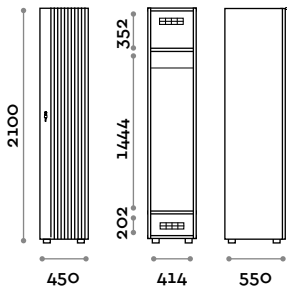

FUTWOOD31-23

Single column 1-tier locker

- Structure in 18 mm thick MFC panels
- Matt Black Wax color structure
- ABS edging with polyurethane glue
- Door in MDF and slatted wood
- Ventilation grids
- Oval bar for coat hangers
- Two Anti-theft wooden hanger complete with ring for compartment
- Adjustable feet
- Hinges certified for 80.000 opening cycles
- Braked hinges
- Door 155° opening angle
- Painted aluminum handle, black colour
- Three-digit plexiglas number 10 mm thick
- Keylocks (with 2 keys + numbered locker key wrist strap)

Dimensions

W 450 mm / D 550 mm / H 2100 mm

Height with skirting board 2170 mm

Optional upon request