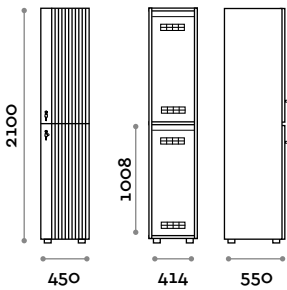

Dimensions

W 450 mm / D 550 mm / H 2100 mm

Height with skirting board 2170 mm

Optional upon request

FUTWOOD41-23

Double column 1-tier locker, 2 doors

- Structure in 18 mm thick MFC panels
- Matt Black Wax color structure
- ABS edging with polyurethane glue
- Door in MDF and slatted wood
- Ventilation grids
- Oval bar for coat hangers
- Two Anti-theft wooden hanger complete with ring for compartment
- Adjustable feet
- Hinges certified for 80.000 opening cycles
- Braked hinges
- Door 155° opening angle
- Painted aluminum handle, black colour
- Three-digit plexiglas number 10 mm thick
- Keylocks (with 2 keys + numbered locker key wrist strap)

Dimensions

W 900 mm / D 550 mm / H 2100 mm

Height with skirting board 2170 mm

Optional upon request

FUTWOOD32-23

Single column 2-tiers locker

- Structure in 18 mm thick MFC panels
- Matt Black Wax color structure
- ABS edging with polyurethane glue
- Door in MDF and slatted wood
- Ventilation grids
- Oval bar for coat hangers
- Two Anti-theft wooden hanger complete with ring for compartment
- Adjustable feet
- Hinges certified for 80.000 opening cycles
- Braked hinges
- Door 155° opening angle
- Painted aluminum handle, black colour
- Three-digit plexiglas number 10 mm thick
- Keylocks (with 2 keys + numbered locker key wrist strap)

Dimensions

W 900 mm / D 550 mm / H 2100 mm

Height with skirting board 2170 mm

Optional upon request

Locks

Mechanical combination lock

ACCHIAVE

Key lock