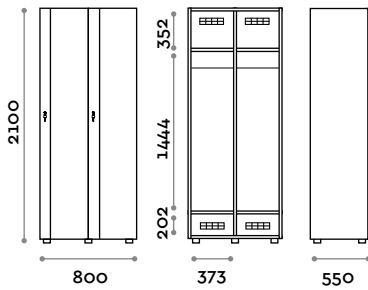

- Storage basket

- Shoe rack

- Document holder

- Mirror

FUT31-23

Single column 1-tier locker

- Doors and structure in 18 mm thick MFC panels
- ABS edging with polyurethane glue
- Ventilation grids
- Bar for coat hangers
- Two coat hangers for compartment
- Adjustable feet
- Hinges certified for 80.000 opening cycles
- Braked hinges
- Door 155° opening angle
- Painted aluminum handle, black colour
- Three-digit plexiglas number 10 mm thick
- Keylocks (with 2 keys + numbered locker key wrist strap)

Dimensions

W 400 mm / D 550 mm / H 2100 mm
 Height with skirting board 2170 mm

Optional upon request

FUT41-23

Double column 1-tier locker, 2 doors

- Doors and structure in 18 mm thick MFC panels
- ABS edging with polyurethane glue
- Ventilation grids
- Bar for coat hangers
- Two coat hangers for compartment
- Adjustable feet
- Hinges certified for 80.000 opening cycles
- Braked hinges
- Door 155° opening angle
- Painted aluminum handle, black colour
- Three-digit plexiglas number 10 mm thick
- Keylocks (with 2 keys + numbered locker key wrist strap)

Dimensions

W 800 mm / D 550 mm / H 2100 mm
 Height with skirting board 2170 mm

Optional upon request

FUT32-23

Single column 2-tiers locker

- Doors and structure in 18 mm thick MFC panels
- ABS edging with polyurethane glue
- Ventilation grids
- Bar for coat hangers
- Two coat hangers for compartment
- Adjustable feet
- Hinges certified for 80.000 opening cycles
- Braked hinges
- Door 155° opening angle
- Painted aluminum handle, black colour
- Three-digit plexiglas number 10 mm thick
- Keylocks (with 2 keys + numbered locker key wrist strap)

Dimensions

W 800 mm / D 550 mm / H 2100 mm
 Height with skirting board 2170 mm

Optional upon request

Locks

Mechanical combination lock

ACCHIAVE

Key lock

- 2 keys included plus numbered key fob
- Replacing standard equipment