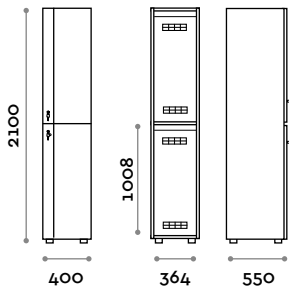

Dimensions

W 400 mm / D 550 mm / H 2100 mm
 Height with skirting board 2170 mm

Optional upon request

FUT41-23

Double column 1-tier locker, 2 doors

- Doors and structure in 18 mm thick MFC panels
- ABS edging with polyurethane glue
- Ventilation grids
- Bar for coat hangers
- Two coat hangers for compartment
- Adjustable feet
- Hinges certified for 80.000 opening cycles
- Braked hinges
- Door 155° opening angle
- Painted aluminum handle, black colour
- Three-digit plexiglas number 10 mm thick
- Keylocks (with 2 keys + numbered locker key wrist strap)

Dimensions

W 800 mm / D 550 mm / H 2100 mm
 Height with skirting board 2170 mm

Optional upon request

FUT32-23

Single column 2-tiers locker

- Doors and structure in 18 mm thick MFC panels
- ABS edging with polyurethane glue
- Ventilation grids
- Bar for coat hangers
- Two coat hangers for compartment
- Adjustable feet
- Hinges certified for 80.000 opening cycles
- Braked hinges
- Door 155° opening angle
- Painted aluminum handle, black colour
- Three-digit plexiglas number 10 mm thick
- Keylocks (with 2 keys + numbered locker key wrist strap)

Dimensions

W 400 mm / D 550 mm / H 2100 mm
 Height with skirting board 2170 mm

Optional upon request

FUT42-23

Double column 2-tiers locker, 4 doors

- Doors and structure in 18 mm thick MFC panels
- ABS edging with polyurethane glue
- Ventilation grids
- Bar for coat hangers
- Two coat hangers for compartment
- Adjustable feet
- Hinges certified for 80.000 opening cycles
- Braked hinges
- Door 155° opening angle
- Painted aluminum handle, black colour
- Three-digit plexiglas number 10 mm thick
- Keylocks (with 2 keys + numbered locker key wrist strap)

Dimensions

W 800 mm / D 550 mm / H 2100 mm
 Height with skirting board 2170 mm

Optional upon request

Locks

Mechanical combination lock

ACCHIAVE

Key lock

- 2 keys included plus numbered key fob
- Replacing standard equipment