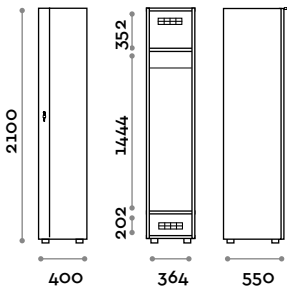

FUT31-23

Single column 1-tier locker

- Doors and structure in 18 mm thick MFC panels
- ABS edging with polyurethane glue
- Ventilation grids
- Bar for coat hangers
- Two coat hangers for compartment
- Adjustable feet
- Hinges certified for 80.000 opening cycles
- Braked hinges
- Door 155° opening angle
- Painted aluminum handle, black colour
- Three-digit plexiglas number 10 mm thick
- Keylocks (with 2 keys + numbered locker key wrist strap)

Dimensions

W 400 mm / D 550 mm / H 2100 mm
Height with skirting board 2170 mm

Optional upon request