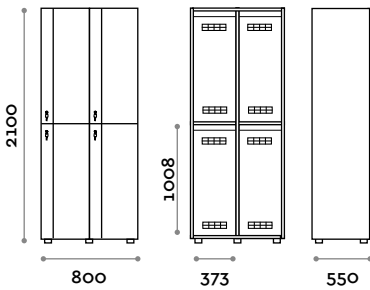

Dimensions

W 400 mm / D 550 mm / H 2100 mm
 Height with skirting board 2170 mm

Optional upon request

FUT41-23

Double column 1-tier locker, 2 doors

- Doors and structure in 18 mm thick MFC panels
- ABS edging with polyurethane glue
- Ventilation grids
- Bar for coat hangers
- Two coat hangers for compartment
- Adjustable feet
- Hinges certified for 80.000 opening cycles
- Braked hinges
- Door 155° opening angle
- Painted aluminum handle, black colour
- Three-digit plexiglas number 10 mm thick
- Keylocks (with 2 keys + numbered locker key wrist strap)

Dimensions

W 800 mm / D 550 mm / H 2100 mm
 Height with skirting board 2170 mm

Optional upon request

FUT32-23

Single column 2-tiers locker

- Doors and structure in 18 mm thick MFC panels
- ABS edging with polyurethane glue
- Ventilation grids
- Bar for coat hangers
- Two coat hangers for compartment
- Adjustable feet
- Hinges certified for 80.000 opening cycles
- Braked hinges
- Door 155° opening angle
- Painted aluminum handle, black colour
- Three-digit plexiglas number 10 mm thick
- Keylocks (with 2 keys + numbered locker key wrist strap)

Dimensions

W 400 mm / D 550 mm / H 2100 mm
 Height with skirting board 2170 mm

Optional upon request

FUT42-23

Double column 2-tiers locker, 4 doors

- Doors and structure in 18 mm thick MFC panels
- ABS edging with polyurethane glue
- Ventilation grids
- Bar for coat hangers
- Two coat hangers for compartment
- Adjustable feet
- Hinges certified for 80.000 opening cycles
- Braked hinges
- Door 155° opening angle
- Painted aluminum handle, black colour
- Three-digit plexiglas number 10 mm thick
- Keylocks (with 2 keys + numbered locker key wrist strap)

Dimensions

W 800 mm / D 550 mm / H 2100 mm
 Height with skirting board 2170 mm

Optional upon request

Locks

Mechanical combination lock

ACCHIAVE

Key lock

- 2 keys included plus numbered key fob
- Replacing standard equipment