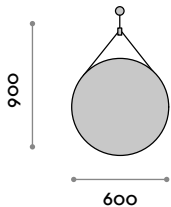

Jupiter

Specchio tondo con cornice in metallo verniciato a polvere

Opzionale su richiesta

- pellicola di sicurezza per lotti minimi (chiedere verifica a ufficio tecnico)

Cornice e cintura

Metallo e pelle

Bianco

Nero

Specchio

Argento

JUP600

Specchio tondo con cornice in metallo verniciato a polvere

- cornice in due colori, nero e bianco
- cintura in ecopelle in due colori, nero e bianco
- spessore specchio 4 mm

Dimensioni

L 600 mm / P 32 mm / H 900 mm