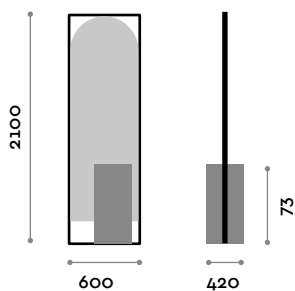

- Structure in 18 mm thick MFC panels and laminate
- ABS edging with polyurethane glue
- n° 1 aluminum hair dryer bushing
- Predisposition for electrical wiring
- Painted metal frame
- Shaped mirror

Dimensions

W 600 mm / D 230 mm / H 2100 mm

MODUS CS

Double-sided mirror with support base on both sides

- Structure in 18 mm thick MFC panels and laminate
- ABS edging with polyurethane glue
- n° 1 aluminum hair dryer bushing
- Predisposition for electrical wiring
- Painted metal frame
- Double-sided shaped mirror

Dimensions

W 600 mm / D 420 mm / H 2100 mm

Finishes

Wood

K4410AW
NATIVE OAK LIGHT

S073
ST JAMES PARK SHERWOOD

LK48
NOCE LEUCA MATRIX

K5413RO
QUERCIA ENDGRAIN COGNAC