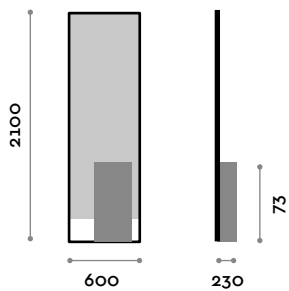

Modus

Double sided mirror and wall mirror with supporting base

Base

Standard finishes

THE SWATCH BOOK

Frame and shelf

Steel

Black

Mirror

Silver

MODUS P

Wall mirror with support base

- Structure in 18 mm thick MFC panels and laminate
- ABS edging with polyurethane glue
- n° 1 aluminum hair dryer bushing
- Predisposition for electrical wiring
- Painted metal frame
- Shaped mirror

Dimensions

W 600 mm / D 230 mm / H 2100 mm