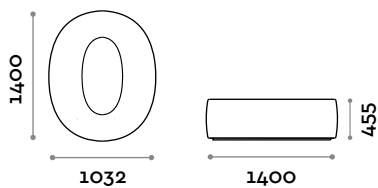

Dimensions

W 1032 mm / D 1400 mm / H 455 mm