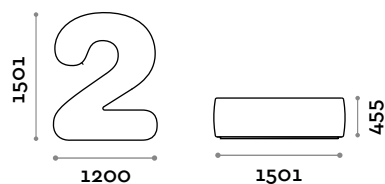

NUMBERS2

Number 2 shaped seat in eco-leather

• Fire-retardant eco-leather upholstery (UNI 9175 class 1IM certification)

Dimensions

W 1200 mm / D 1501 mm / H 455 mm