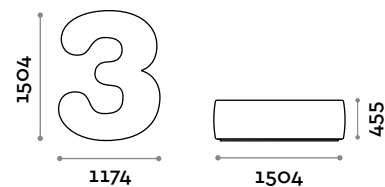

THE SWATCH BOOK

NUMBERS1

Number 1 shaped seat in eco-leather

• Fire-retardant eco-leather upholstery (UNI 9175 class 1IM certification)

Dimensions

W 697 mm / D 1501 mm / H 455 mm

NUMBERS2

Number 2 shaped seat in eco-leather

• Fire-retardant eco-leather upholstery (UNI 9175 class 1IM certification)

Dimensions

W 1200 mm / D 1501 mm / H 455 mm

NUMBERS3

Number 3 shaped seat in eco-leather

• Fire-retardant eco-leather upholstery (UNI 9175 class 1IM certification)

Dimensions

W 1174 mm / D 1504 mm / H 455 mm

NUMBERS4

Number 4 shaped seat in eco-leather

- Fire-retardant eco-leather upholstery (UNI 9175 class 1IM certification)

Dimensions

W 1288 mm / D 1516 mm / H 455 mm

NUMBERS5

Number 5 shaped seat in eco-leather

- Fire-retardant eco-leather upholstery (UNI 9175 class 1IM certification)

Dimensions

W 1155 mm / D 1477 mm / H 455 mm

NUMBERS6

Number 6 shaped seat in eco-leather