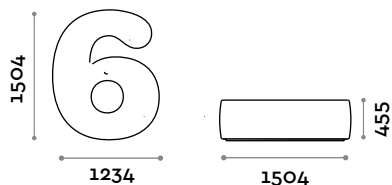

Dimensions

W 1174 mm / D 1504 mm / H 455 mm

NUMBERS4

Number 4 shaped seat in eco-leather

- Fire-retardant eco-leather upholstery (UNI 9175 class 1IM certification)

Dimensions

W 1288 mm / D 1516 mm / H 455 mm

NUMBERS5

Number 5 shaped seat in eco-leather

- Fire-retardant eco-leather upholstery (UNI 9175 class 1IM certification)

Dimensions

W 1155 mm / D 1477 mm / H 455 mm

NUMBERS6

Number 6 shaped seat in eco-leather

- Fire-retardant eco-leather upholstery (UNI 9175 class 1IM certification)

Dimensions

W 1234 mm / D 1504 mm / H 455 mm

NUMBERS7

Number 7 shaped seat in eco-leather

- Fire-retardant eco-leather upholstery (UNI 9175 class 1IM certification)

Dimensions

W 1200 mm / D 1476 mm / H 455 mm

NUMBERS8

Number 8 shaped seat in eco-leather

- Fire-retardant eco-leather upholstery (UNI 9175 class 1IM certification)

Dimensions

W 1230 mm / D 1504 mm / H 455 mm