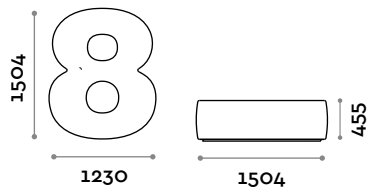

Dimensions

W 1174 mm / D 1504 mm / H 455 mm

NUMBERS4

Number 4 shaped seat in eco-leather

- Fire-retardant eco-leather upholstery (UNI 9175 class 1IM certification)

Dimensions

W 1288 mm / D 1516 mm / H 455 mm

NUMBERS5

Number 5 shaped seat in eco-leather

- Fire-retardant eco-leather upholstery (UNI 9175 class 1IM certification)

Dimensions

W 1155 mm / D 1477 mm / H 455 mm

NUMBERS6

Number 6 shaped seat in eco-leather

Dimensions

W 1200 mm / D 1476 mm / H 455 mm

NUMBERS8

Number 8 shaped seat in eco-leather

- Fire-retardant eco-leather upholstery (UNI 9175 class 1IM certification)

Dimensions

W 1230 mm / D 1504 mm / H 455 mm

NUMBERS9

Number 9 shaped seat in eco-leather

- Fire-retardant eco-leather upholstery (UNI 9175 class 1IM certification)

Dimensions

W 1234 mm / D 1504 mm / H 455 mm

NUMBERS0

Number 0 shaped seat in eco-leather