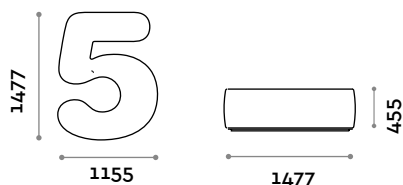

• Fire-retardant eco-leather upholstery (UNI 9175 class 1IM certification)

Dimensions

W 1200 mm / D 1501 mm / H 455 mm

NUMBERS3

Number 3 shaped seat in eco-leather

• Fire-retardant eco-leather upholstery (UNI 9175 class 1IM certification)

Dimensions

W 1174 mm / D 1504 mm / H 455 mm

NUMBERS4

Number 4 shaped seat in eco-leather

- Fire-retardant eco-leather upholstery (UNI 9175 class 1IM certification)

Dimensions

W 1288 mm / D 1516 mm / H 455 mm

NUMBERS5

Number 5 shaped seat in eco-leather

- Fire-retardant eco-leather upholstery (UNI 9175 class 1IM certification)

Dimensions

W 1155 mm / D 1477 mm / H 455 mm

NUMBERS6

Number 6 shaped seat in eco-leather

Dimensions

W 1200 mm / D 1476 mm / H 455 mm

NUMBERS8

Number 8 shaped seat in eco-leather

- Fire-retardant eco-leather upholstery (UNI 9175 class 1IM certification)

Dimensions

W 1230 mm / D 1504 mm / H 455 mm