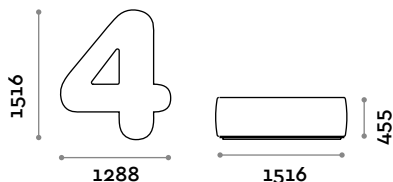

• Fire-retardant eco-leather upholstery (UNI 9175 class 1IM certification)

Dimensions

W 1200 mm / D 1501 mm / H 455 mm

NUMBERS3

Number 3 shaped seat in eco-leather

• Fire-retardant eco-leather upholstery (UNI 9175 class 1IM certification)

Dimensions

W 1174 mm / D 1504 mm / H 455 mm

NUMBERS4

Number 4 shaped seat in eco-leather

- Fire-retardant eco-leather upholstery (UNI 9175 class 1IM certification)

Dimensions

W 1288 mm / D 1516 mm / H 455 mm

NUMBERS5

Number 5 shaped seat in eco-leather

- Fire-retardant eco-leather upholstery (UNI 9175 class 1IM certification)

Dimensions

W 1155 mm / D 1477 mm / H 455 mm

NUMBERS6

Number 6 shaped seat in eco-leather

Dimensions

W 1200 mm / D 1476 mm / H 455 mm

NUMBERS8

Number 8 shaped seat in eco-leather

- Fire-retardant eco-leather upholstery (UNI 9175 class 1IM certification)

Dimensions

W 1230 mm / D 1504 mm / H 455 mm