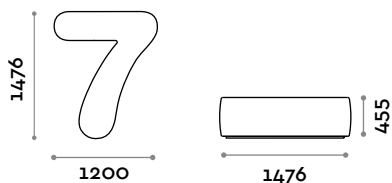

Dimensions

W 1174 mm / D 1504 mm / H 455 mm

NUMBERS4

Number 4 shaped seat in eco-leather

- Fire-retardant eco-leather upholstery (UNI 9175 class 1IM certification)

Dimensions

W 1288 mm / D 1516 mm / H 455 mm

NUMBERS5

Number 5 shaped seat in eco-leather

- Fire-retardant eco-leather upholstery (UNI 9175 class 1IM certification)

Dimensions

W 1155 mm / D 1477 mm / H 455 mm

NUMBERS6

Number 6 shaped seat in eco-leather

- Fire-retardant eco-leather upholstery (UNI 9175 class 1IM certification)

Dimensions

W 1234 mm / D 1504 mm / H 455 mm

NUMBERS7

Number 7 shaped seat in eco-leather

- Fire-retardant eco-leather upholstery (UNI 9175 class 1IM certification)

Dimensions

W 1200 mm / D 1476 mm / H 455 mm

NUMBERS8

Number 8 shaped seat in eco-leather

- Fire-retardant eco-leather upholstery (UNI 9175 class 1IM certification)

Dimensions

W 1230 mm / D 1504 mm / H 455 mm