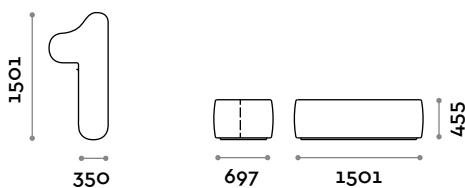

THE SWATCH BOOK

NUMBERS1

Number 1 shaped seat in eco-leather

• Fire-retardant eco-leather upholstery (UNI 9175 class 1IM certification)

Dimensions

W 697 mm / D 1501 mm / H 455 mm

NUMBERS2

Number 2 shaped seat in eco-leather

Dimensions

W 1174 mm / D 1504 mm / H 455 mm

NUMBERS4

Number 4 shaped seat in eco-leather

- Fire-retardant eco-leather upholstery (UNI 9175 class 1IM certification)

Dimensions

W 1288 mm / D 1516 mm / H 455 mm

NUMBERS5

Number 5 shaped seat in eco-leather

- Fire-retardant eco-leather upholstery (UNI 9175 class 1IM certification)

Dimensions

W 1155 mm / D 1477 mm / H 455 mm

NUMBERS6

Number 6 shaped seat in eco-leather

Dimensions

W 1200 mm / D 1476 mm / H 455 mm

NUMBERS8

Number 8 shaped seat in eco-leather

- Fire-retardant eco-leather upholstery (UNI 9175 class 1IM certification)

Dimensions

W 1230 mm / D 1504 mm / H 455 mm