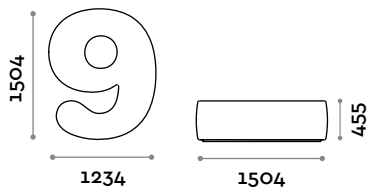

Dimensions

W 1174 mm / D 1504 mm / H 455 mm

NUMBERS4

Number 4 shaped seat in eco-leather

- Fire-retardant eco-leather upholstery (UNI 9175 class 1IM certification)

Dimensions

W 1288 mm / D 1516 mm / H 455 mm

NUMBERS5

Number 5 shaped seat in eco-leather

- Fire-retardant eco-leather upholstery (UNI 9175 class 1IM certification)

Dimensions

W 1155 mm / D 1477 mm / H 455 mm

NUMBERS6

Number 6 shaped seat in eco-leather

Dimensions

W 1200 mm / D 1476 mm / H 455 mm

NUMBERS8

Number 8 shaped seat in eco-leather

- Fire-retardant eco-leather upholstery (UNI 9175 class 1IM certification)

Dimensions

W 1230 mm / D 1504 mm / H 455 mm

NUMBERS9

Number 9 shaped seat in eco-leather

- Fire-retardant eco-leather upholstery (UNI 9175 class 1IM certification)

Dimensions

W 1234 mm / D 1504 mm / H 455 mm

NUMBERS0

Number 0 shaped seat in eco-leather