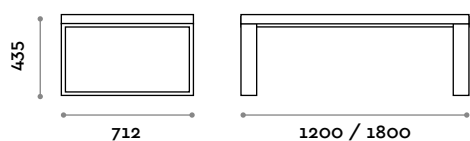

PSM180D-20

Double-deep bench in MDF and laminate

- Seat in MDF+laminate H 41 mm
- Steel structure with rustproof cataphoresis treatment painted with epoxy powder

Dimensions

W 1800 mm / D 712 mm / H 435 mm