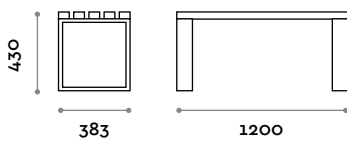

Seat Slats in solid wood

PSD120S

Wooden slats bench, single-deep

- Seat in solid ash slats with natural protective treatment, H 40 mm
- Steel structure with rustproof cathaphoresis treatment painted with epoxy powder

Dimensions

W 1200 mm / D 383 mm / H 433 mm