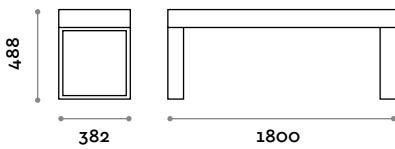

Frame

Painted steel

Metallic
grey

Black

White

Seat

Eco-leather

THE SWATCH BOOK

PSC180SP

Single-deep eco-leather upholstered bench

- Padding H 95 mm
- Fire retardant eco-leather (UNI 9175 class 1M certified)
- Steel structure with rustproof cataphoresis treatment, painted with epoxy powder

Dimensions

W 1800 mm / D 400 mm / H 488 mm