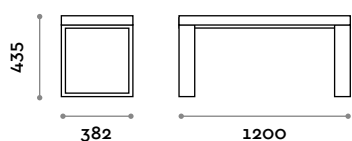

Dimensions

W 1200 mm / D 711 mm / H 433 mm

Frame

Painted steel

Metallic
grey

Black

White

Seat

Dimensions

W 1800 mm / D 711 mm / H 433 mm

Frame
Painted steel

Seat
Finishes

PSM120S-20

Single-deep bench in MDF and laminate

- Seat in MDF+laminate H 41 mm
- Steel structure with rustproof cataphoresis treatment painted with epoxy powder

Dimensions

W 1200 mm / D 382 mm / H 435 mm

Frame
Painted steel

Seat
Finishes

PSM180S-20

Single-deep bench in MDF and laminate

- Seat in MDF+laminate H 41 mm
- Steel structure with rustproof cataphoresis treatment painted with epoxy powder