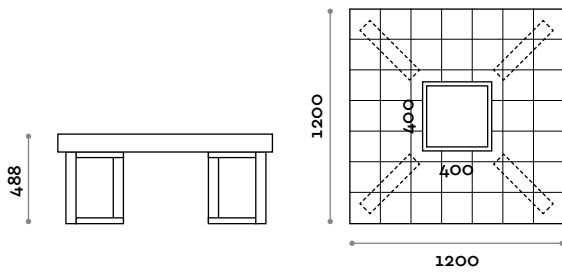

Frame
Painted steel

Metallic
grey

Black

White

Seat

Eco-leather

THE SWATCH BOOK

PQC120

Eco-leather upholstered square bench

- Padding H 95 mm
- Fire retardant eco-leather (UNI 9175 class 1IM certified)
- Steel structure with rustproof cataphoresis treatment, painted with epoxy powder

Dimensions

W 1200 mm / D 1200 mm / H 488 mm