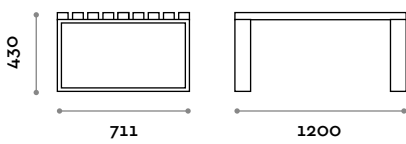

Frame

Painted steel

Metallic
grey

Black

White

Seat

Slats in solid wood

Natural

Wengé

PSD120D

Wooden slats bench, double-deep

- Seat in solid ash slats with natural protective treatment, H 40 mm
- Steel structure with rustproof cathaphoresis treatment painted with epoxy powder

Dimensions

W 1200 mm / D 711 mm / H 433 mm