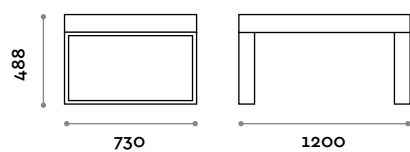

PSC120DP

Double-deep eco-leather upholstered bench

- Padding H 95 mm
- Fire retardant eco-leather (UNI 9175 class 1M certified)
- Steel structure with rustproof cataphoresis treatment, painted with epoxy powder

Dimensions

W 1200 mm / D 730 mm / H 488 mm