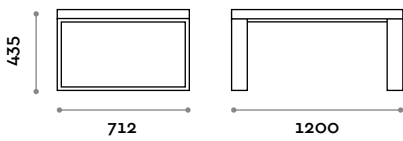

Dimensions

W 1200 mm / D 382 mm / H 435 mm

Frame
Painted steel

Seat
Finishes

PSM180S-20

Single-deep bench in MDF and laminate

- Seat in MDF+laminate H 41 mm
- Steel structure with rustproof cataphoresis treatment painted with epoxy powder

Dimensions

W 1800 mm / D 382 mm / H 435 mm

Frame
Painted steel

Metallic
grey

Black

White

Seat
Finishes

THE SWATCH BOOK

PSM120D-20

Double-deep bench in MDF and laminate

- Seat in MDF+laminate H 41 mm
- Steel structure with rustproof cataphoresis treatment painted with epoxy powder

Dimensions

W 1200 mm / D 712 mm / H 435 mm