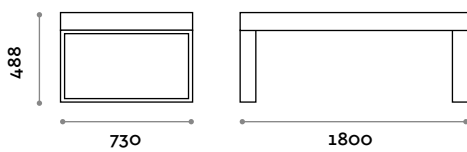

Frame

Painted steel

Metallic
grey

Black

White

Seat

Eco-leather

THE SWATCH BOOK

PSC180DP

Double-deep eco-leather upholstered bench

- Padding H 95 mm
- Fire retardant eco-leather (UNI 9175 class 1IM certified)
- Steel structure with rustproof cataphoresis treatment, painted with epoxy powder

Dimensions

W 1800 mm / D 730 mm / H 488 mm