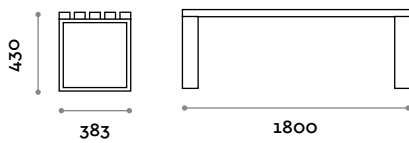

Frame

Painted steel

Metallic
grey

Black

White

Seat

Slats in solid wood

Natural

Wengé

PSD180S

Wooden slats bench, single-deep

- Seat in solid ash slats with natural protective treatment, H 40 mm
- Steel structure with rustproof cataphoresis treatment painted with epoxy powder

Dimensions

W 1800 mm / D 383 mm / H 433 mm