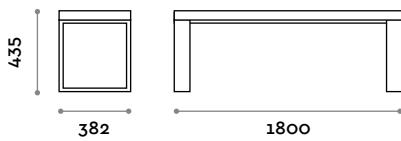

Dimensions

W 1200 mm / D 711 mm / H 433 mm

Frame

Painted steel

Metallic
grey

Black

White

Seat

Dimensions

W 1800 mm / D 711 mm / H 433 mm

Frame
Painted steel

Seat
Finishes

PSM120S-20

Single-deep bench in MDF and laminate

- Seat in MDF+laminate H 41 mm
- Steel structure with rustproof cataphoresis treatment painted with epoxy powder

Dimensions

W 1200 mm / D 382 mm / H 435 mm

Frame
Painted steel

Seat
Finishes

PSM180S-20

Single-deep bench in MDF and laminate

- Seat in MDF+laminate H 41 mm
- Steel structure with rustproof cataphoresis treatment painted with epoxy powder

Dimensions

W 1800 mm / D 382 mm / H 435 mm

Frame
Painted steel

Metallic
grey

Black

White

Seat
Finishes

THE SWATCH BOOK