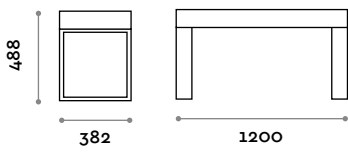

Frame

Painted steel

Metallic
grey

Black

White

Seat

Eco-leather

THE SWATCH BOOK

PSC120SP

Single-deep eco-leather upholstered bench

- Padding H 95 mm
- Fire retardant eco-leather (UNI 9175 class 1M certified)
- Steel structure with rustproof cataphoresis treatment, painted with epoxy powder

Dimensions

W 1200 mm / D 400 mm / H 488 mm