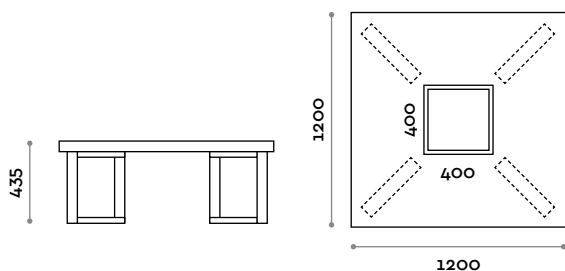

Frame
Painted steel

Seat
Finishes

PQM120-20

Square bench in MDF and laminate

- Seating in MDF+laminat H 41 mm
- Steel structure with rustproof cataphoresis treatment painted with epoxy powder

Dimensions

W 1200 mm / D 1200 mm / H 435 mm