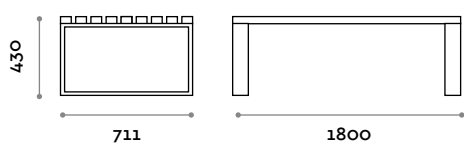

Frame

Painted steel

Metallic
grey

Black

White

Seat

Slats in solid wood

Natural

Wengé

PSD180D

Wooden slats bench, double-deep

- Seat in solid ash slats with natural protective treatment, H 40 mm
- Steel structure with rustproof cathoresis treatment painted with epoxy powder

Dimensions

W 1800 mm / D 711 mm / H 433 mm