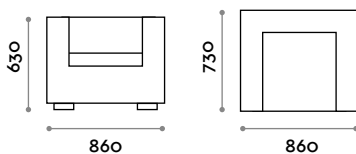

DV90

Armchair in eco-leather

- High-density upholstery
- Covered with fireproof eco-leather (UNI 9175 class 1M certification)

Dimensions

W 860 mm / D 730 mm / H 630 mm

DV137

Sofa 2 seats in eco-leather

- High-density upholstery
- Covered with fireproof eco-leather (UNI 9175 class 1M certification)

Dimensions

W 1370 mm / D 730 mm / H 630 mm

DV161

Sofa 2 seats in eco-leather

- High-density upholstery
- Covered with fireproof eco-leather (UNI 9175 class 1M certification)

Dimensions

W 1610 mm / D 730 mm / H 630 mm