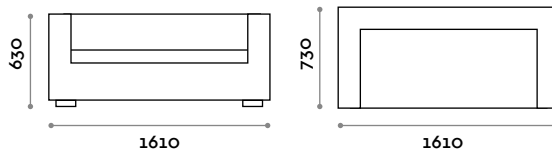

Dimensions

W 1370 mm / D 730 mm / H 630 mm

DV161

Sofa 2 seats in eco-leather

- High-density upholstery
- Covered with fireproof eco-leather (UNI 9175 class 1M certification)

Dimensions

W 1610 mm / D 730 mm / H 630 mm