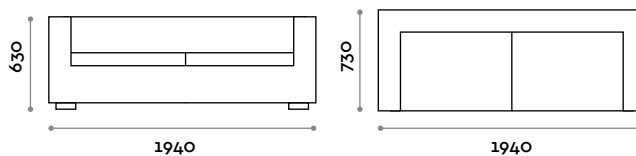

Dimensions

W 1940 mm / D 730 mm / H 630 mm