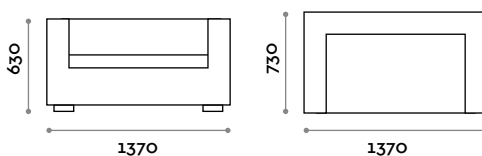

DV90

Armchair in eco-leather

- High-density upholstery
- Covered with fireproof eco-leather (UNI 9175 class 1M certification)

Dimensions

W 860 mm / D 730 mm / H 630 mm

DV137

Sofa 2 seats in eco-leather

- High-density upholstery
- Covered with fireproof eco-leather (UNI 9175 class 1M certification)

Dimensions

W 1370 mm / D 730 mm / H 630 mm

DV161

Sofa 2 seats in eco-leather

- High-density upholstery
- Covered with fireproof eco-leather (UNI 9175 class 1M certification)

Dimensions

W 1610 mm / D 730 mm / H 630 mm