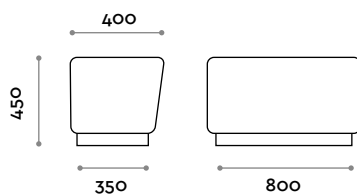

fit interiors ——— designed and produced in Italy

Round

DESIGN FIRST.

fit interiors

Round

Bench to be put in front of lockers or island composition

Optional upon request

Skirting board in three colors: silver, black, white.

W 800 mm / D 400 mm / H 450 mm

PSG120S

Single bench in eco-leather

- Fireproof eco-leather (UNI 9175 class 1IM certification)

Dimensions

W 1200 mm / D 400 mm / H 450 mm

PSGANG

Corner bench in eco-leather

- Fireproof eco-leather (UNI 9175 class 1IM certification)

Dimensions

W until 1400 mm / D until 1400 mm / H 450 mm

Eco-leather

Solid Color

101
BEIGE

44
KAKI

600
LIGHT GREY