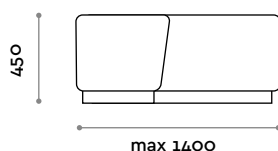

W 800 mm / D 400 mm / H 450 mm

PSG120S

Single bench in eco-leather

- Fireproof eco-leather (UNI 9175 class 1IM certification)

Dimensions

W 1200 mm / D 400 mm / H 450 mm

PSGANG

Corner bench in eco-leather

- Fireproof eco-leather (UNI 9175 class 1IM certification)

Dimensions

W until 1400 mm / D until 1400 mm / H 450 mm

Eco-leather

Solid Color

101
BEIGE

44
KAKI

600
LIGHT GREY