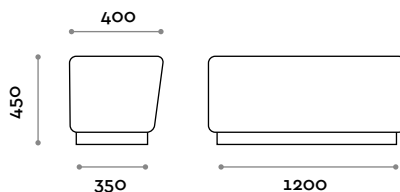

W 800 mm / D 400 mm / H 450 mm

PSG120S

Single bench in eco-leather

- Fireproof eco-leather (UNI 9175 class 1IM certification)

Dimensions

W 1200 mm / D 400 mm / H 450 mm

PSGANG

Corner bench in eco-leather

- Fireproof eco-leather (UNI 9175 class 1IM certification)

Dimensions

W until 1400 mm / D until 1400 mm / H 450 mm

Eco-leather

Solid Color

101
BEIGE

44
KAKI

600
LIGHT GREY