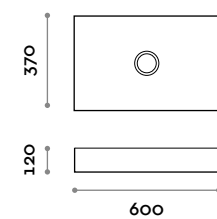

SHAPE40**Round ceramic sink, countertop mounted**

- Free discharge ceramic drain

Dimensions

∅ 400 mm / H 120 mm

**SHAPE60****Rectangular ceramic sink, countertop mounted**

- Free discharge ceramic drain

Dimensions

W 600 mm / D 370 mm / H 120 mm

**SHAPE65****Oval ceramic sink, countertop mounted**

- Free discharge ceramic drain

Dimensions

W 650 mm / D 350 mm / H 120 mm

**SIF01****Siphon in brass with chrome finish for Shape model**