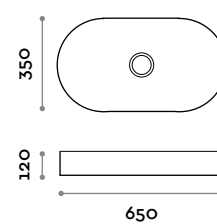

SHAPE40**Round ceramic sink, countertop mounted**

- Free discharge ceramic drain

Dimensions

∅ 400 mm / H 120 mm

**SHAPE60****Rectangular ceramic sink, countertop mounted**

- Free discharge ceramic drain

Dimensions

W 600 mm / D 370 mm / H 120 mm

**SHAPE65****Oval ceramic sink, countertop mounted**

- Free discharge ceramic drain

Dimensions

W 650 mm / D 350 mm / H 120 mm

**SIF01****Siphon in brass with chrome finish for Shape model**