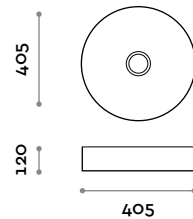

Faucets

RUBIO2
Single-lever mixer for countertop basin.

RUBIO3
Single-lever wall mounted mixer. Complete with built-in parts.

RUBIO4
Single-lever wall mounted mixer on plate. Complete with plate and built-in parts.

SHAPE40**Round ceramic sink, countertop mounted**

- Free discharge ceramic drain

Dimensions

∅ 400 mm / H 120 mm

**SHAPE60****Rectangular ceramic sink, countertop mounted**

- Free discharge ceramic drain

Dimensions

W 600 mm / D 370 mm / H 120 mm

**SHAPE65****Oval ceramic sink, countertop mounted**

- Free discharge ceramic drain

Dimensions

W 650 mm / D 350 mm / H 120 mm

**SIF01****Siphon in brass with chrome finish for Shape model**