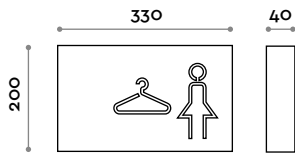

fit interiors ——— designed and produced in Italy

Sign

DESIGN FIRST.

fit interiors

Sign

Locker room signs

SIGN1ML

Man changing room sign with left fixing

- Bent metal sheet sign with perforated pictograms on one side only
- Black external paint finish and yellow internal paint
- Diffused internal lighting with LED light

Dimensions

W 330 mm / D 40 mm / H 200 mm

Dimensions

W 330 mm / D 40 mm / H 200 mm

SIGN1WL

Woman changing room sign with left fixing

- Bent metal sheet sign with perforated pictograms on one side only
- Black external paint finish and yellow internal paint
- Diffused internal lighting with LED light

Dimensions

W 280 mm / D 10 mm / H 200 mm

follow us

**fit
interiors**

**furniture for gyms,
health and golf clubs,
spa&wellness, hotel,
medical and corporate**

visit www.fitinteriors.com