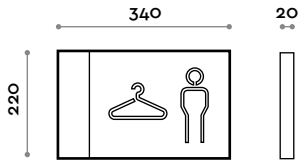

- Bent metal sheet sign with perforated pictograms on one side only
- Black external paint finish and yellow internal paint
- Diffused internal lighting with LED light

Dimensions

W 330 mm / D 40 mm / H 200 mm

Dimensions

W 330 mm / D 40 mm / H 200 mm

SIGN1WL

Woman changing room sign with left fixing

- Bent metal sheet sign with perforated pictograms on one side only
- Black external paint finish and yellow internal paint
- Diffused internal lighting with LED light

Dimensions

W 330 mm / D 40 mm / H 200 mm

SIGN1WR

Woman changing room sign with right fixing

- Bent metal sheet sign with perforated pictograms on one side only
- Black external paint finish and yellow internal paint
- Diffused internal lighting with LED light

Dimensions

L 330 mm / P 40 mm / H 200 mm

SIGN2M

Man changing room sign

- Metal frame sign with pictograms made of through-hole on metal sheet
- Black painted
- Universal right and left fixing

Dimensions

W 340 mm / D 20 mm / H 220 mm