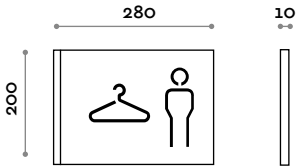

SIGN3M

Man changing room sign in plexiglas

- Transparent Plexiglas sign with engraved pictograms
- Transparent blue coloured film on one side
- Diffused LED light, on the side stand
- Universal right and left fixing

Dimensions

W 280 mm / D 10 mm / H 200 mm

SIGN3W

Woman changing room sign in plexiglas

- Transparent Plexiglas sign with engraved pictograms
- Transparent blue coloured film on one side
- Diffused LED light, on the side stand
- Universal right and left fixing

Dimensions

W 280 mm / D 10 mm / H 200 mm