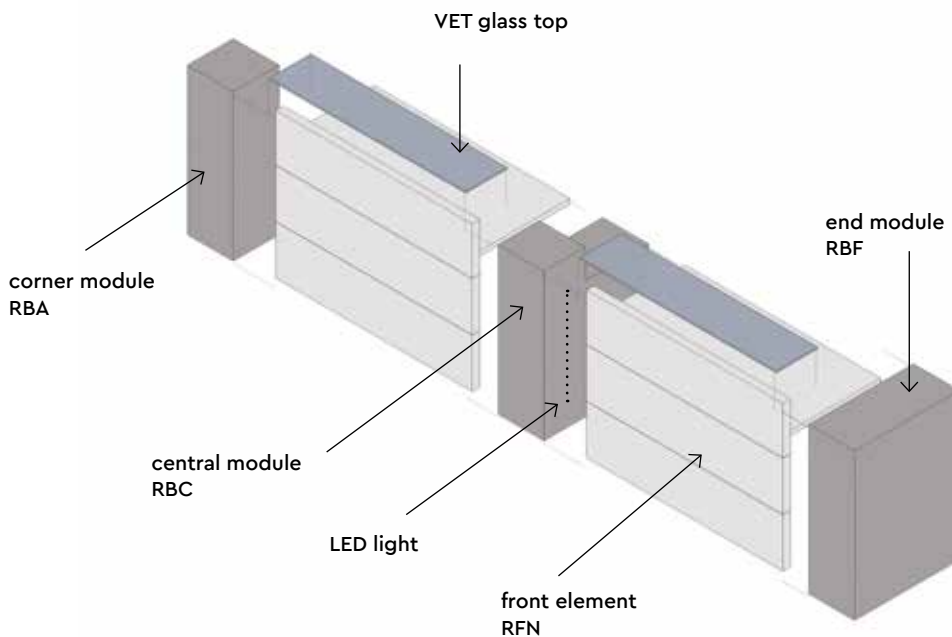

fit interiors ——— designed and produced in Italy

Square

DESIGN FIRST.

fit interiors

Square

Modular counter made of MFC with LED lighting

Structure

Finishes

Worktop

Finishes

Example compositions

RFN00176

Front with worktop and top

- Worktop height 778 mm
- Structure and top in MFC

Dimensions

W 900-1300 mm / D 800 mm / H 1120 mm

RFN00190

Front with worktop and top

- Worktop height 918 mm
- Structure and top in MFC

Dimensions

W 900-1300 mm / D 800 mm / H 1120 mm

RFN00276

Front with worktop and top

- Worktop height 778 mm
- Structure and top in MFC

W 350 mm / D 800 mm / H 1120 mm

RBC001
Central tower with open compartments and removable shelf
 • Made of MFC and laminate
Dimensions
 W 350 mm / D 800 mm / H 1120 mm

RBC002
Central tower with 1 open compartment and 1 door
 • Made of MFC and laminate
Dimensions
 W 350 mm / D 800 mm / H 1120 mm