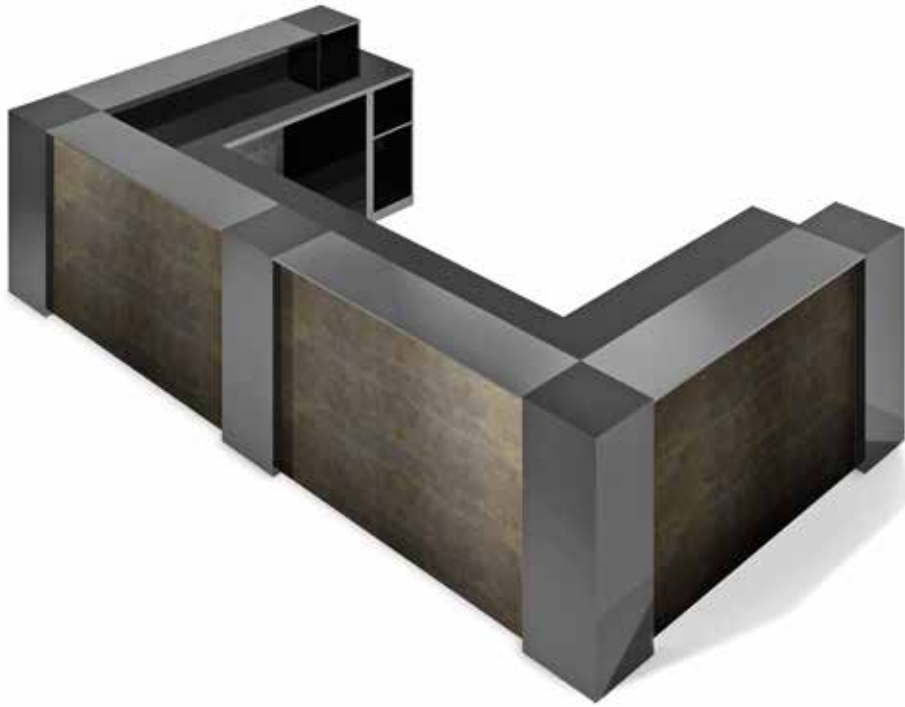

fit interiors ——— designed and produced in Italy

Square

DESIGN FIRST.

fit interiors

Square

Modular counter made of MFC with LED lighting

Structure

Finishes

Worktop

Finishes

Example compositions

RFN00176

Front with worktop and top

- Worktop height 778 mm
- Structure and top in MFC

Dimensions

W 900-1300 mm / D 800 mm / H 1120 mm

RFN00190

Front with worktop and top

- Worktop height 918 mm
- Structure and top in MFC

Dimensions

W 900-1300 mm / D 800 mm / H 1120 mm

RFN00276

Front with worktop and top

- Worktop height 778 mm
- Structure and top in MFC