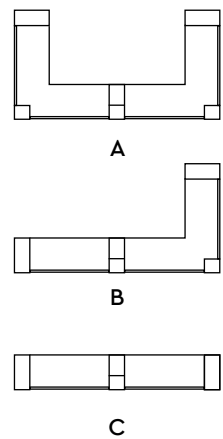

Worktop

Finishes

Example compositions

RFN00176

Front with worktop and top

- Worktop height 778 mm
- Structure and top in MFC

Dimensions

W 900-1300 mm / D 800 mm / H 1120 mm

RFN00190

Front with worktop and top

- Worktop height 918 mm
- Structure and top in MFC

Dimensions

W 900-1300 mm / D 800 mm / H 1120 mm

RFN00276

Front with worktop and top

- Worktop height 778 mm
- Structure and top in MFC

Dimensions

W 1301-1900 mm / D 800 mm / H 1120 mm

RFN00290

Front with worktop and top

- Worktop height 918 mm
- Structure and top in MFC

Dimensions

W 1301-1900 mm / D 800 mm / H 1120 mm

RFN00376

Front with worktop and top

- Worktop height 778 mm
- Structure and top in MFC

Dimensions

W 1901-2500 mm / D 800 mm / H 1120 mm

RFN00390

Front with worktop and top

- Worktop height 918 mm
- Structure and top in MFC