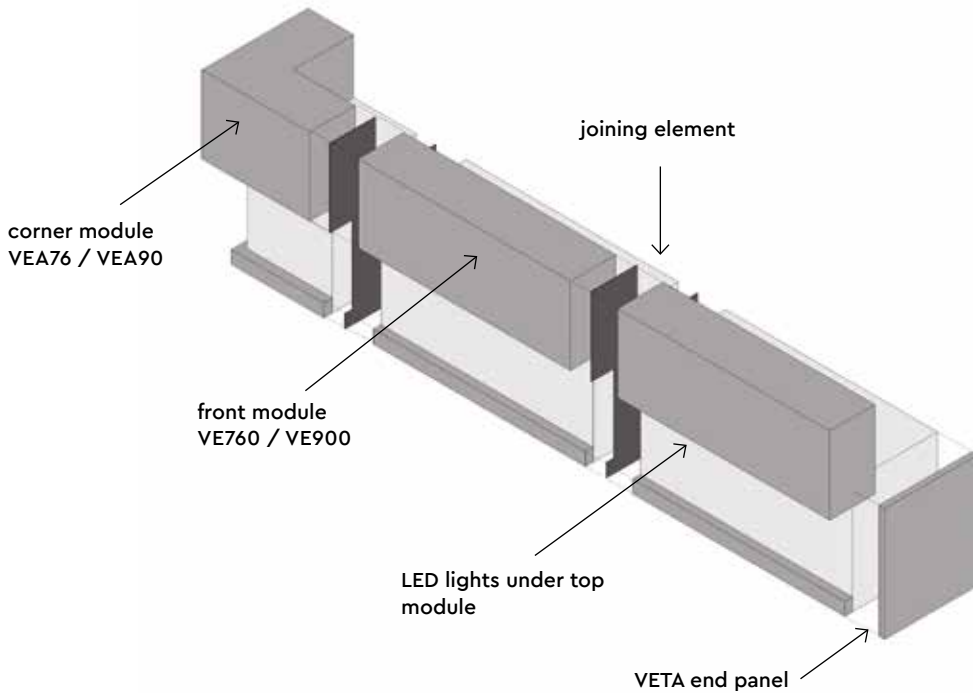

fit interiors ——— designed and produced in Italy

Vega

DESIGN FIRST.

fit interiors

Vega

arch. Alessio Cuzzolin

Modular counter made of MFC and laminate with LED lighting

Structure Finishes

Worktop Finishes

Example compositions

A

B

C

VEA76-20
Corner module with worktop and top
 • Worktop h 778 mm
 • Made of MFC and laminate
Dimensions
 W 800 mm / D 800 mm / H 1120 mm

VEA90-20
Corner module with worktop and top
 • Worktop h 918 mm
 • Made of MFC and laminate
Dimensions
 W 800 mm / D 800 mm / H 1120 mm

VE760-20
Front desk module with worktop and top
 • Worktop h 778 mm
 • Made of MFC and laminate
Dimensions
 W 1390 mm / D 800 mm / H 1120 mm

VE900-20
Front desk module with worktop and top
 • Worktop h 918 mm
 • Made of MFC and laminate
Dimensions
 W 1390 mm / D 800 mm / H 1120 mm

VETA1-20
End panel for module h 778 mm
 • Panel in MFC
Dimensions
 W 700 mm / D 36 mm / H 778 mm

VETA2-20
End panel for module h 918 mm
 • Panel in MFC
Dimensions
 W 700 mm / D 36 mm / H 918 mm

RGB250
LED RGB