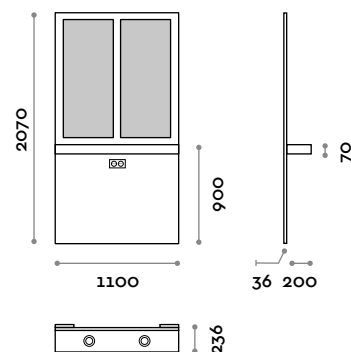

THE SWATCH BOOK

Mirror

Silver

ACCSPES-24

Wall-hung vanity unit with shelf

- With 2 mirrors glued on a MFC panel
- Shelf in laminate
- 2 aluminium hairdryer slots
- Sockets fixed to the structure, electrical components according to each destination countries' laws
- Installation height 900 mm

Dimensions

W 1100 mm / D 236 / H 2072 mm

Wall-hung vanity unit with shelf and top

- LED Spots in energy class G
- Electrical parts and led sources are not suitable in presence of sensors, including sensor of movement

Structure

Standard finishes

THE SWATCH BOOK

Mirror

Silver

ACCSPT-24V

Wall-hung vanity unit with shelf and top

- With 2 mirrors glued on a MFC panel
- Shelf in laminate
- 2 aluminium hairdryer slots
- Top in laminate and 2 LED spotlights, colour to be chosen among:
(N) 4000 K natural white
(W) 3000 K warm white
- Sockets fixed to the structure, electrical components according to each destination countries' laws
- Installation height 900 mm

Dimensions

W 1100 mm / D 236 / H 2060 mm

Finishes

Wood

K4410AW
NATIVE OAK LIGHT

S073
ST JAMES PARK SHERWOOD

LK48
NOCE LEUCA MATRIX

K5413RO
QUERCIA ENDGRAIN COGNAC