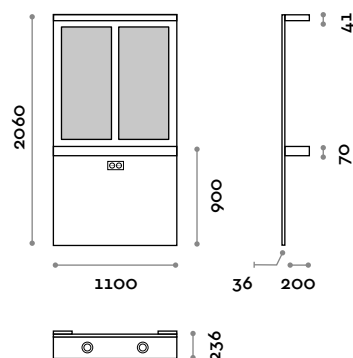

THE SWATCH BOOK

Mirror

Silver

ACCSPES-24

Wall-hung vanity unit with shelf

- With 2 mirrors glued on a MFC panel
- Shelf in laminate
- 2 aluminium hairdryer slots
- Sockets fixed to the structure, electrical components according to each destination countries' laws
- Installation height 900 mm

Dimensions

W 1100 mm / D 236 / H 2072 mm

Wall-hung vanity unit with shelf and top

- LED Spots in energy class G
- Electrical parts and led sources are not suitable in presence of sensors, including sensor of movement

Structure

Standard finishes

THE SWATCH BOOK

Mirror

Silver

ACCSPT-24V

Wall-hung vanity unit with shelf and top

- With 2 mirrors glued on a MFC panel
- Shelf in laminate
- 2 aluminium hairdryer slots
- Top in laminate and 2 LED spotlights, colour to be chosen among:
(N) 4000 K natural white
(W) 3000 K warm white
- Sockets fixed to the structure, electrical components according to each destination countries' laws
- Installation height 900 mm

Dimensions

W 1100 mm / D 236 / H 2060 mm

Finishes

Wood

K4410AW
NATIVE OAK LIGHT

S073
ST JAMES PARK SHERWOOD

LK48
NOCE LEUCA MATRIX

K5413RO
QUERCIA ENDGRAIN COGNAC